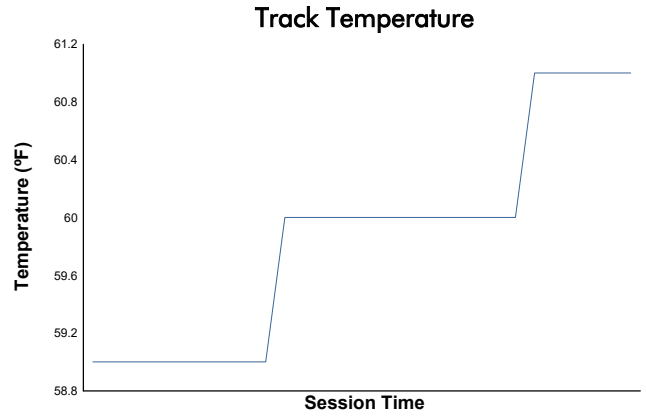

Porsche Carrera Cup North America

Practice 1 Weather Report

Track Status: **DRY**