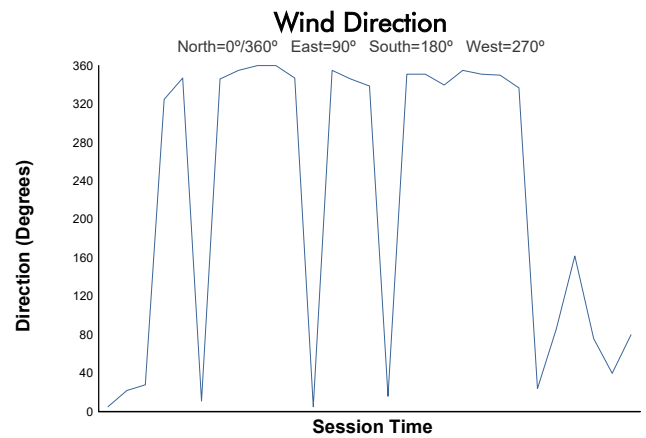

Porsche Carrera Cup North America

Practice 1 Weather Report

Track Status: **DRY**