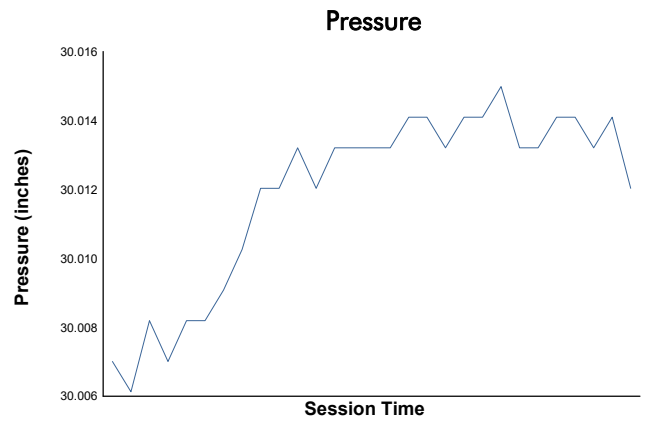

Porsche Carrera Cup North America

Practice 1 Weather Report

Track Status: **DRY**