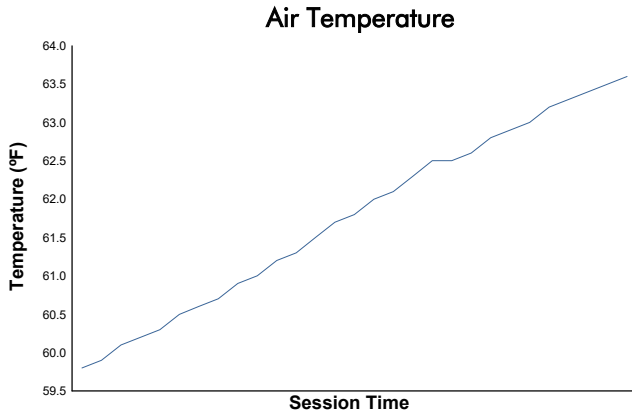

Porsche Carrera Cup North America

Practice 1 Weather Report

Track Status: **DRY**