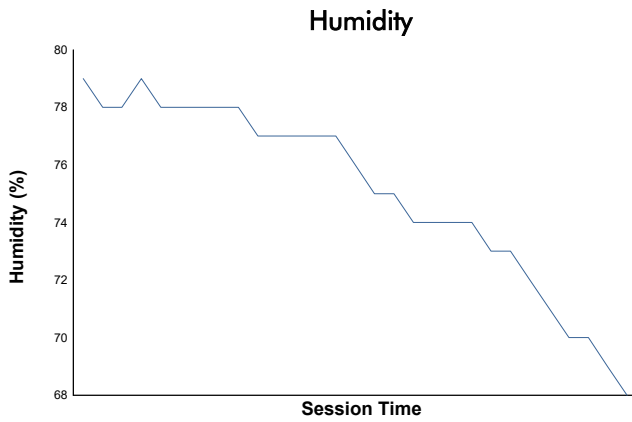

Porsche Carrera Cup North America

Practice 1 Weather Report

Track Status: **DRY**