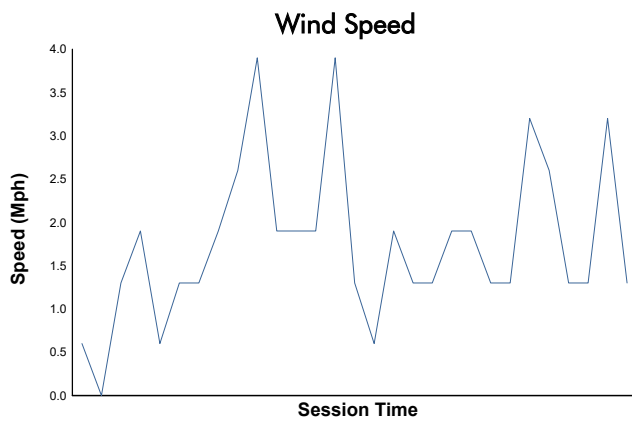

Porsche Carrera Cup North America

Practice 1 Weather Report

Track Status: **DRY**