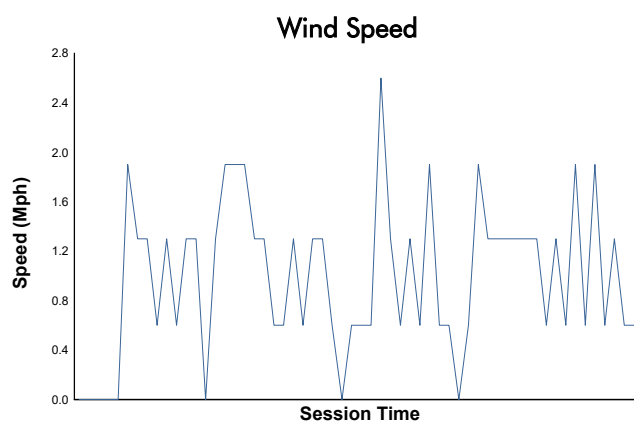

Alan Jay Automotive Network 120

Sebring International Raceway / 3.74 miles
March 12 - 15, 2025 / Sebring, Florida

IMSA Michelin Pilot Challenge

Practice 2 Weather Report

Track Status: **DRY**