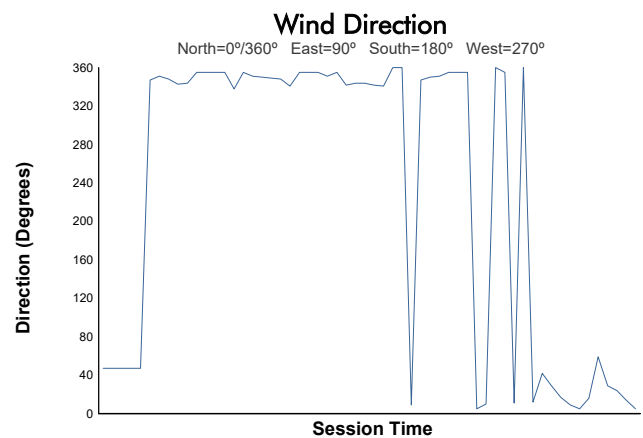

Alan Jay Automotive Network 120

Sebring International Raceway / 3.74 miles
March 12 - 15, 2025 / Sebring, Florida

IMSA Michelin Pilot Challenge

Practice 2 Weather Report

Track Status: **DRY**