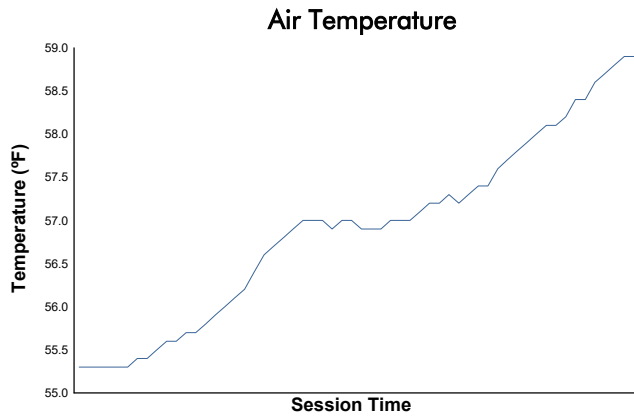

Alan Jay Automotive Network 120

Sebring International Raceway / 3.74 miles
March 12 - 15, 2025 / Sebring, Florida

IMSA Michelin Pilot Challenge

Practice 2 Weather Report

Track Status: **DRY**