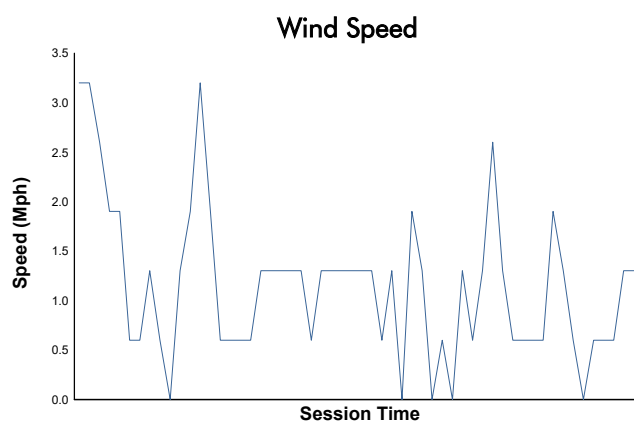

Alan Jay Automotive Network 120

Sebring International Raceway / 3.74 miles
March 12 - 15, 2025 / Sebring, Florida

IMSA Michelin Pilot Challenge

Practice 1 Weather Report

Track Status: **DRY**