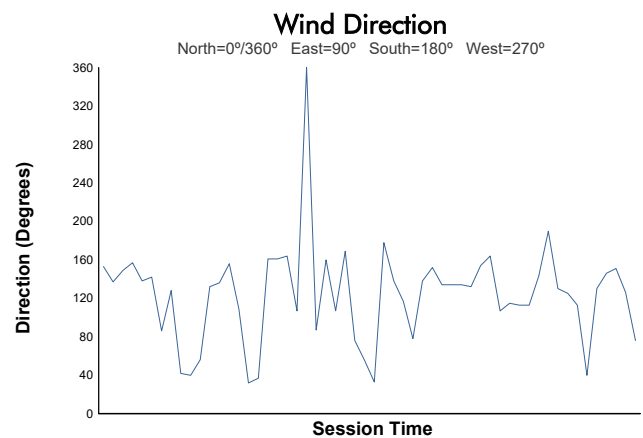

Alan Jay Automotive Network 120

Sebring International Raceway / 3.74 miles
March 12 - 15, 2025 / Sebring, Florida

IMSA Michelin Pilot Challenge

Practice 1 Weather Report

Track Status: **DRY**