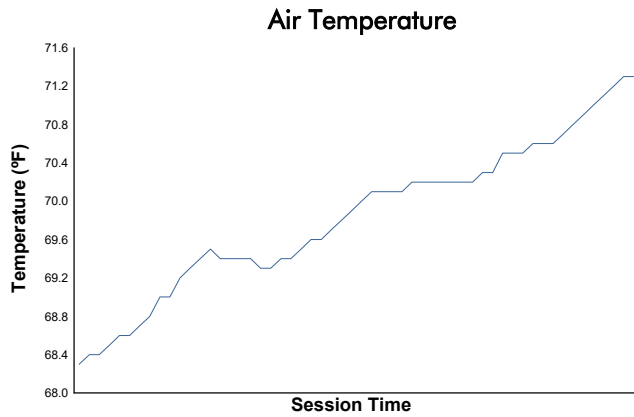

Alan Jay Automotive Network 120

Sebring International Raceway / 3.74 miles
March 12 - 15, 2025 / Sebring, Florida

IMSA Michelin Pilot Challenge

Practice 1 Weather Report

Track Status: **DRY**