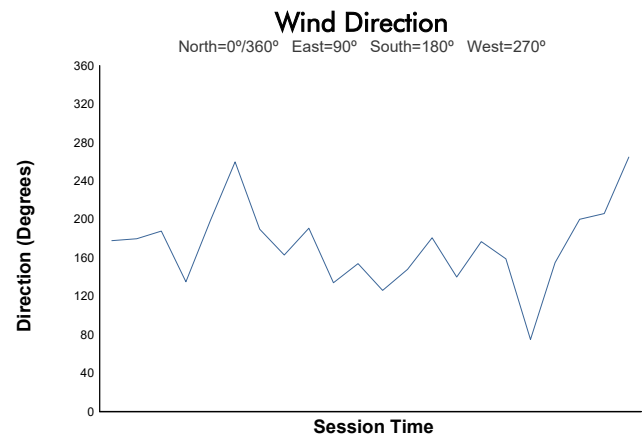

Rolex 24 At DAYTONA

Daytona International Speedway / 3.56 miles
January 22 - 26, 2025 / Daytona Beach, Florida

Historic Sportscar Racing IMSA Classic

Race Weather Report

Track Status: **DRY**