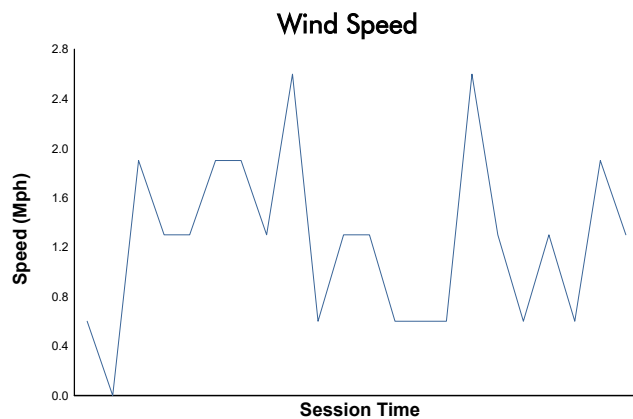

Rolex 24 At DAYTONA

Daytona International Speedway / 3.56 miles
January 22 - 26, 2025 / Daytona Beach, Florida

Historic Sportscar Racing IMSA Classic

Race Weather Report

Track Status: **DRY**