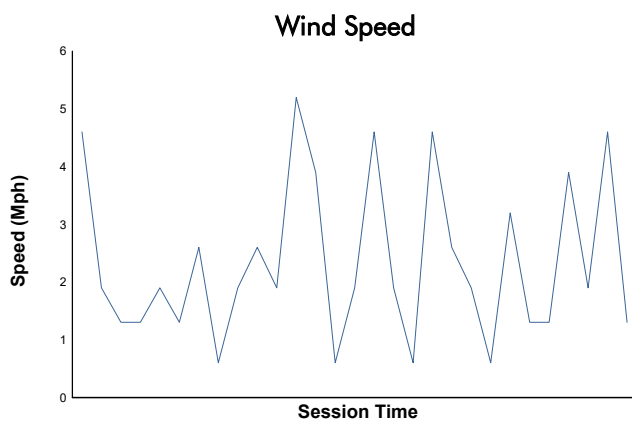

Rolex 24 At DAYTONA

Daytona International Speedway / 3.56 miles
January 22 - 26, 2025 / Daytona Beach, Florida

Historic Sportscar Racing IMSA Classic

Practice Weather Report

Track Status: **DRY**