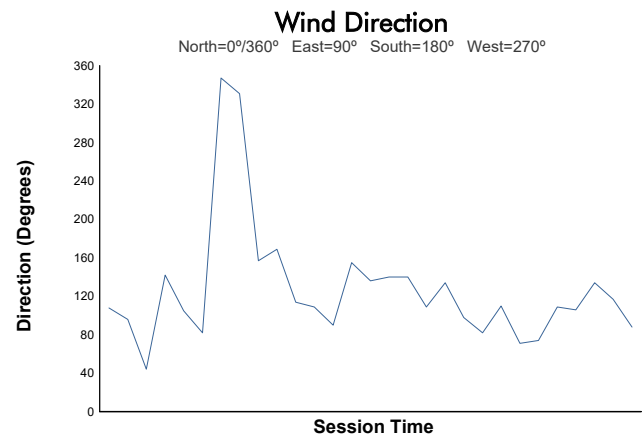

Rolex 24 At DAYTONA

Daytona International Speedway / 3.56 miles
January 22 - 26, 2025 / Daytona Beach, Florida

Historic Sportscar Racing IMSA Classic

Practice Weather Report

Track Status: **DRY**