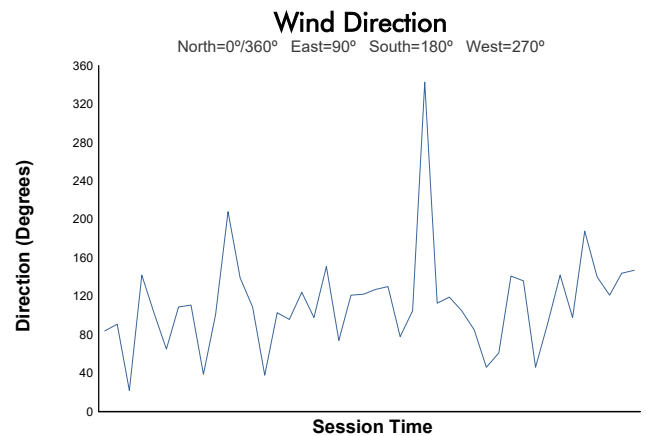

Whelen Mazda MX-5 Cup Presented By Michelin

Race 2 Weather Report

Track Status: **DRY**