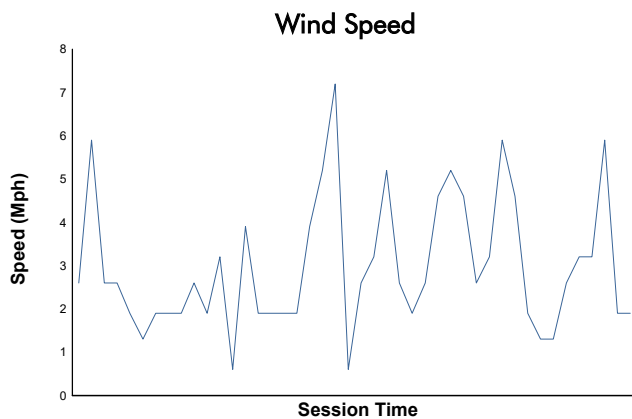

Whelen Mazda MX-5 Cup Presented By Michelin

Race 2 Weather Report

Track Status: **DRY**