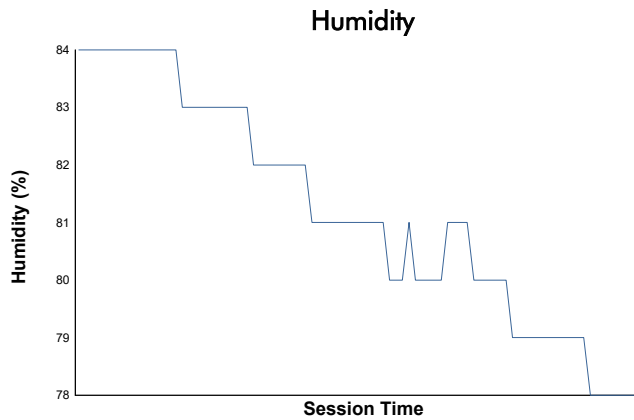

Rolex 24 At DAYTONA

Daytona International Speedway / 3.56 miles
January 22 - 26, 2025 / Daytona Beach, Florida

Practice 1 Weather Report

Track Status: **DRY**