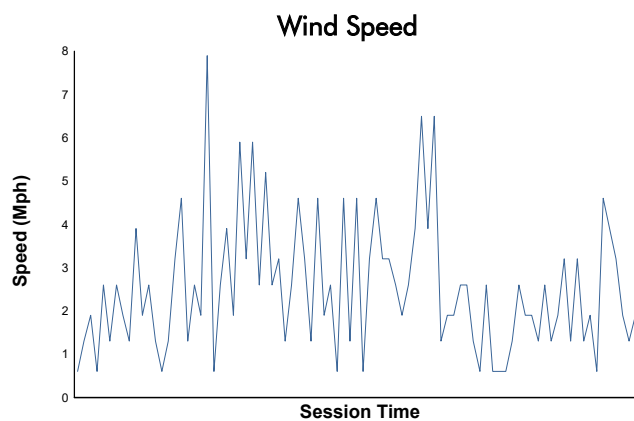

Rolex 24 At DAYTONA

Daytona International Speedway / 3.56 miles
January 22 - 26, 2025 / Daytona Beach, Florida

Practice 1 Weather Report

Track Status: **DRY**