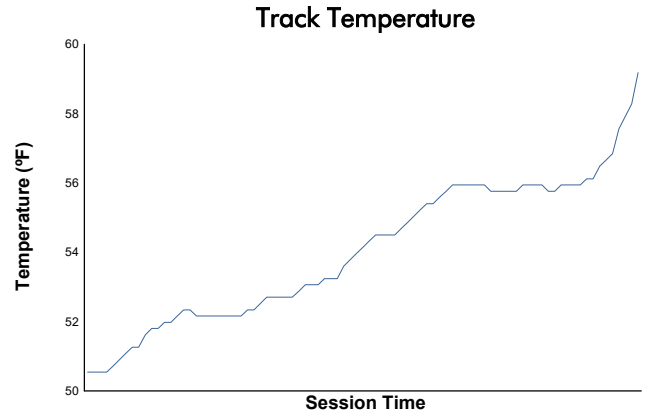

Rolex 24 At DAYTONA

Daytona International Speedway / 3.56 miles
January 22 - 26, 2025 / Daytona Beach, Florida

Practice 1 Weather Report

Track Status: **DRY**