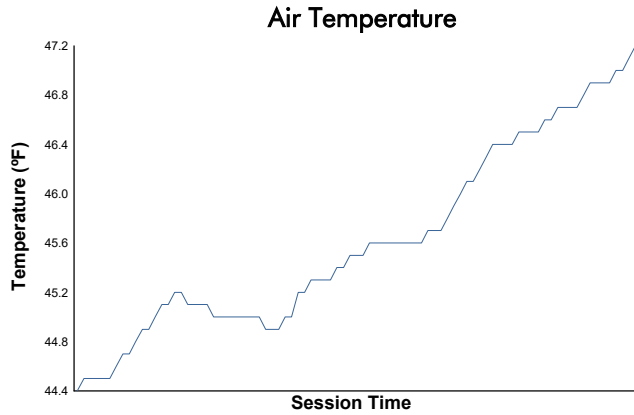

Rolex 24 At DAYTONA

Daytona International Speedway / 3.56 miles
January 22 - 26, 2025 / Daytona Beach, Florida

Practice 1 Weather Report

Track Status: **DRY**