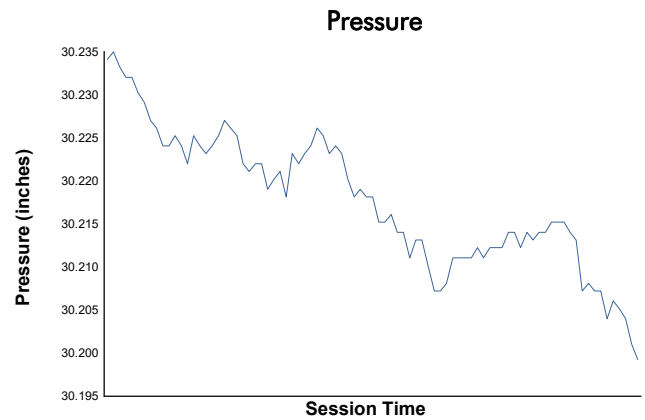

Rolex 24 At DAYTONA

Daytona International Speedway / 3.56 miles
January 22 - 26, 2025 / Daytona Beach, Florida

Practice 1 Weather Report

Track Status: **DRY**