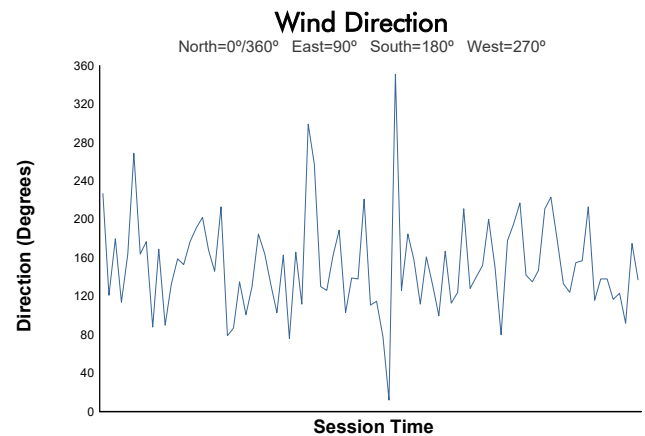

Rolex 24 At DAYTONA

Daytona International Speedway / 3.56 miles
January 22 - 26, 2025 / Daytona Beach, Florida

Practice 1 Weather Report

Track Status: **DRY**