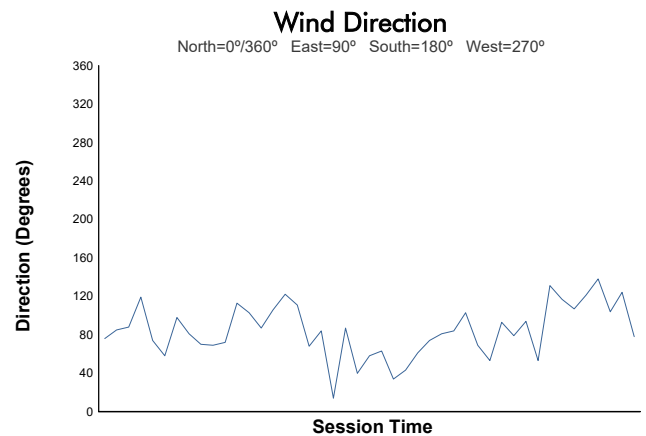

Whelen Mazda MX-5 Cup Presented By Michelin

Race 2 Weather Report

Track Status: **DRY**