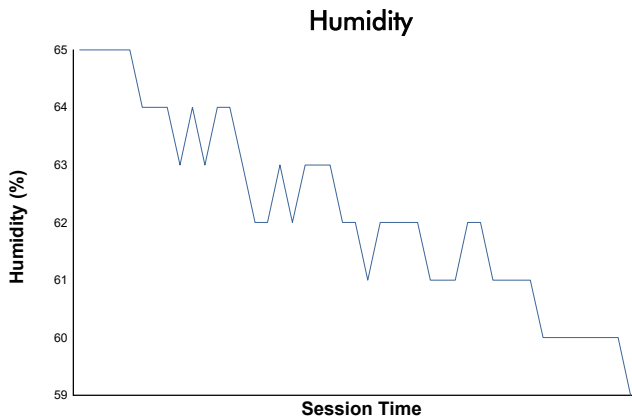

Whelen Mazda MX-5 Cup Presented By Michelin

Race 2 Weather Report

Track Status: **DRY**