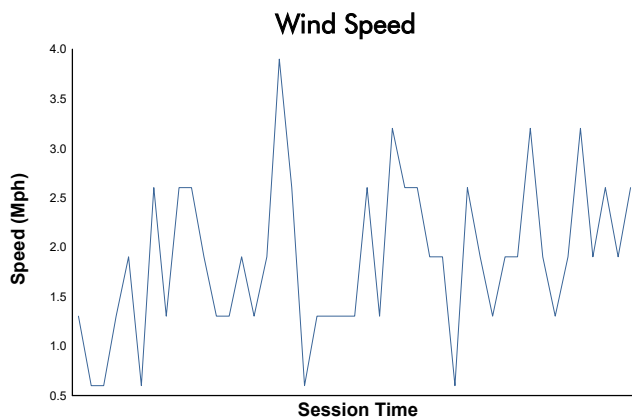

Whelen Mazda MX-5 Cup Presented By Michelin

Race 2 Weather Report

Track Status: **DRY**