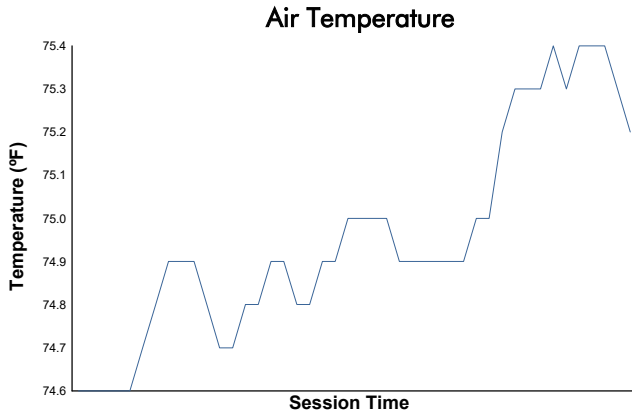

Whelen Mazda MX-5 Cup Presented By Michelin

Race 1 Weather Report

Track Status: **DRY**