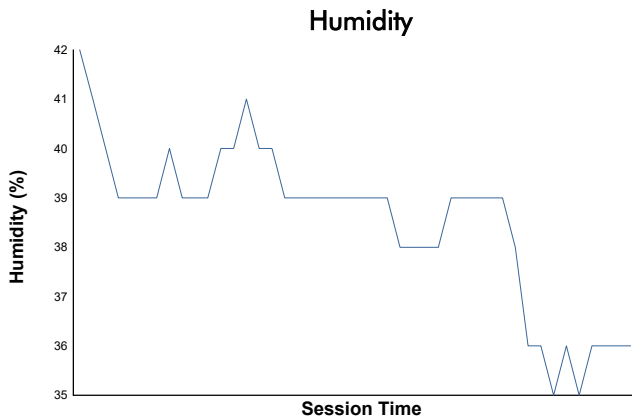

Whelen Mazda MX-5 Cup Presented By Michelin

Race 1 Weather Report

Track Status: **DRY**