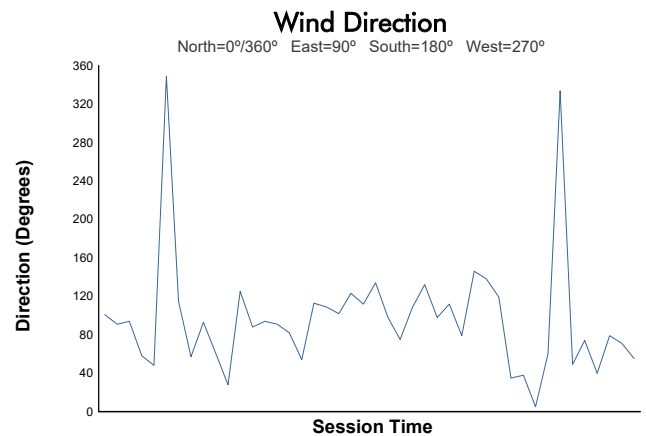

Whelen Mazda MX-5 Cup Presented By Michelin

Race 1 Weather Report

Track Status: **DRY**