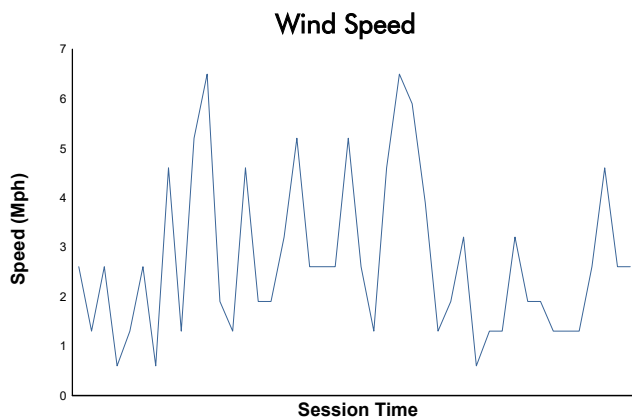

Whelen Mazda MX-5 Cup Presented By Michelin

Race 1 Weather Report

Track Status: **DRY**