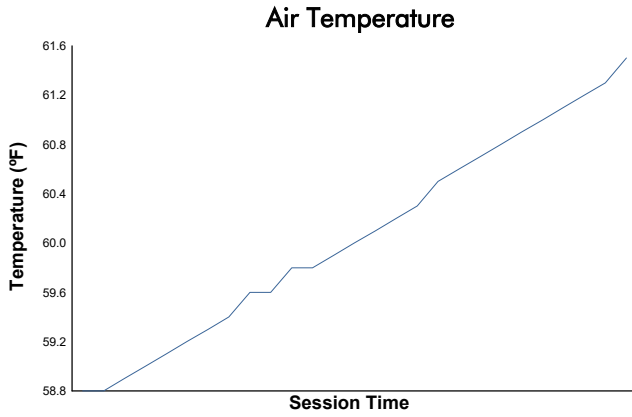

Porsche Carrera Cup North America

Qualifying Weather Report

Track Status: **DRY**