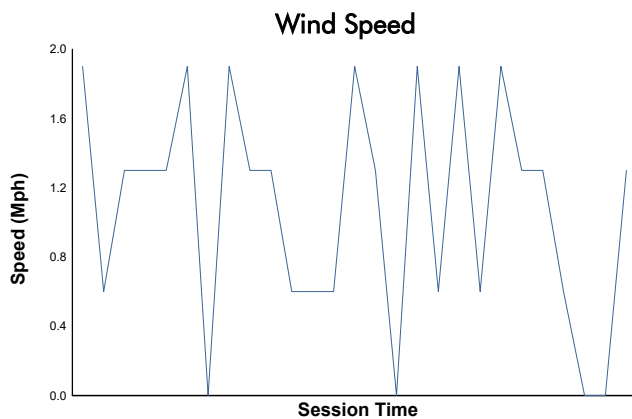

Porsche Carrera Cup North America

Qualifying Weather Report

Track Status: **DRY**