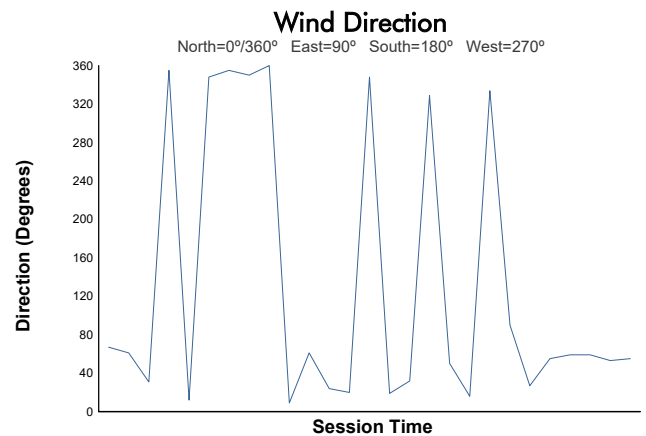

Porsche Carrera Cup North America

Qualifying Weather Report

Track Status: **DRY**