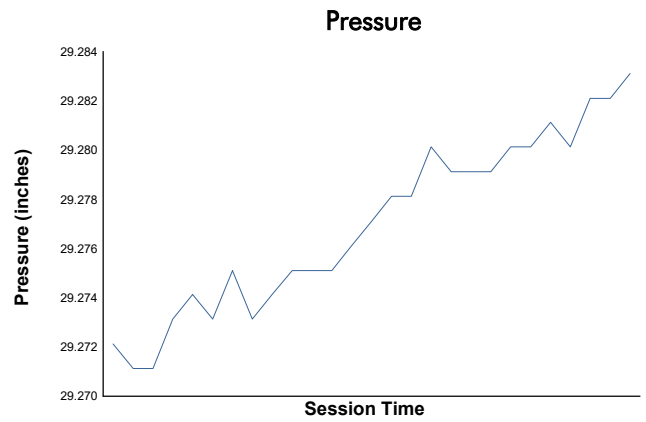

Porsche Carrera Cup North America

Qualifying Weather Report

Track Status: **DRY**