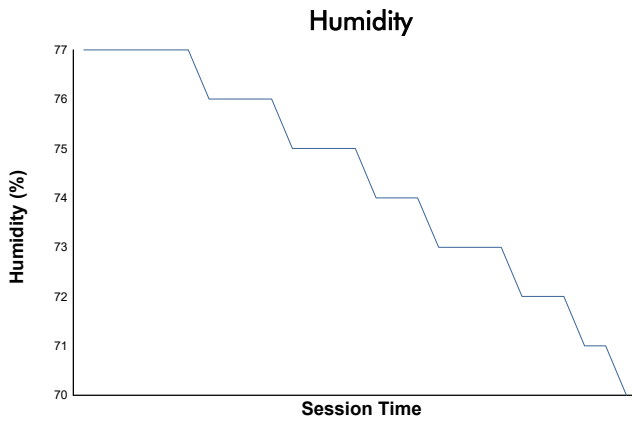

Porsche Carrera Cup North America

Qualifying Weather Report

Track Status: **DRY**