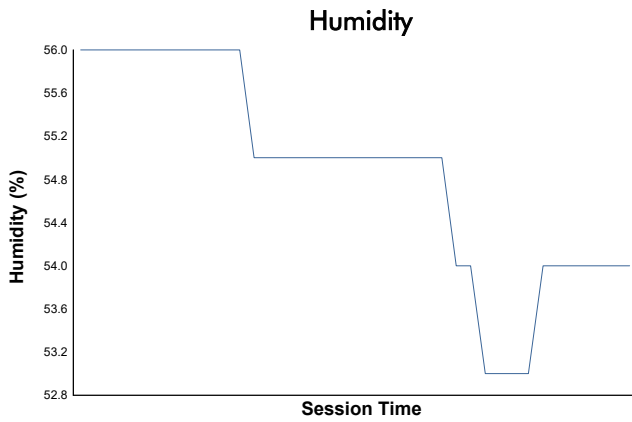

**Porsche Carrera Cup North America**

**Practice 2 Weather Report**

Track Status: **DRY**