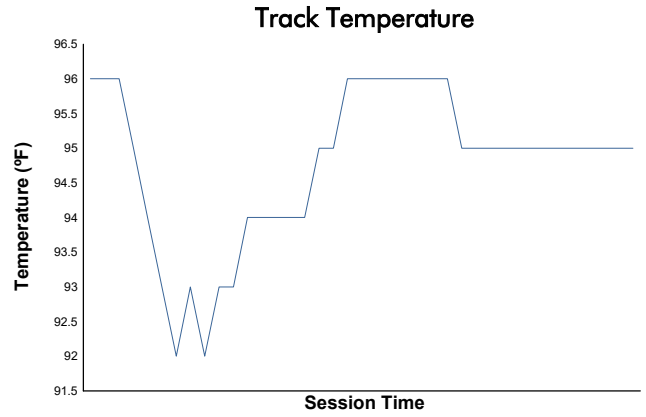

**Porsche Carrera Cup North America**

**Practice 2 Weather Report**

Track Status: **DRY**