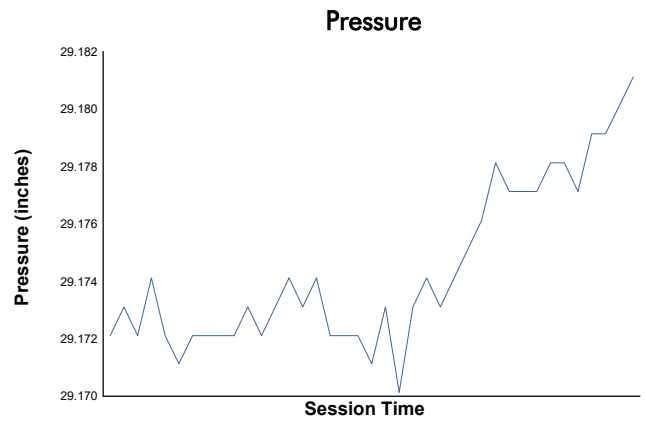

**Porsche Carrera Cup North America**

**Practice 2 Weather Report**

Track Status: **DRY**