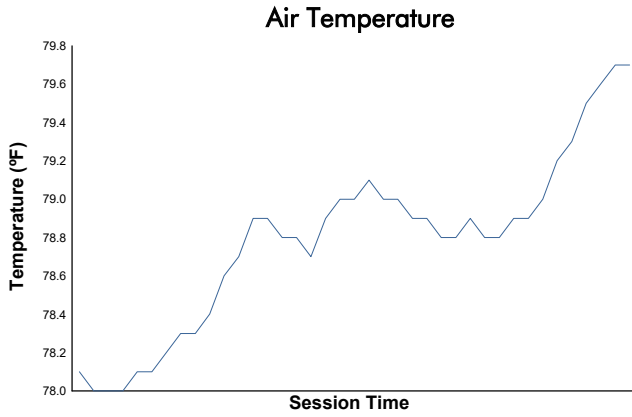

**Porsche Carrera Cup North America**

**Practice 2 Weather Report**

Track Status: **DRY**