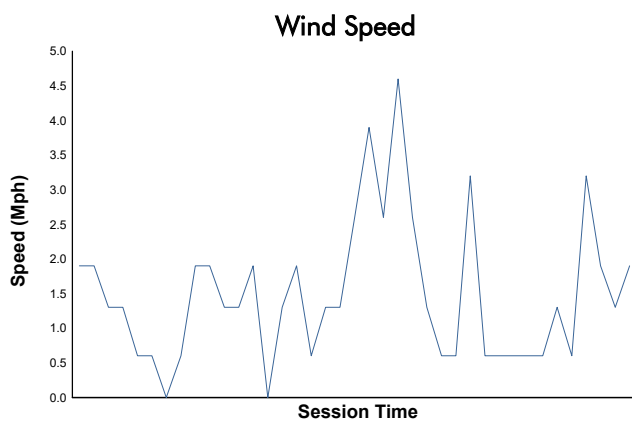

**Porsche Carrera Cup North America**

**Practice 2 Weather Report**

Track Status: **DRY**