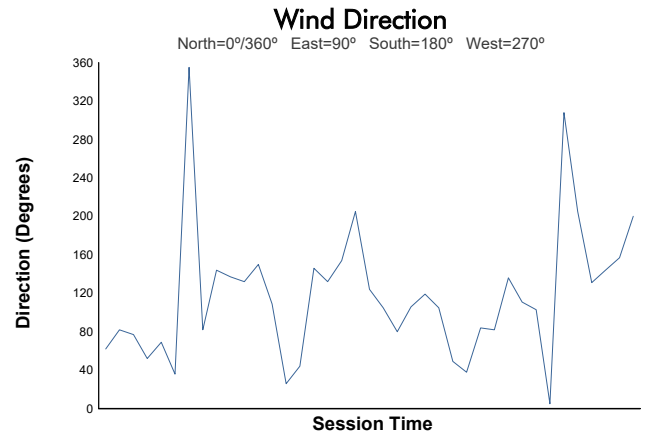

**Porsche Carrera Cup North America**

**Practice 2 Weather Report**

Track Status: **DRY**