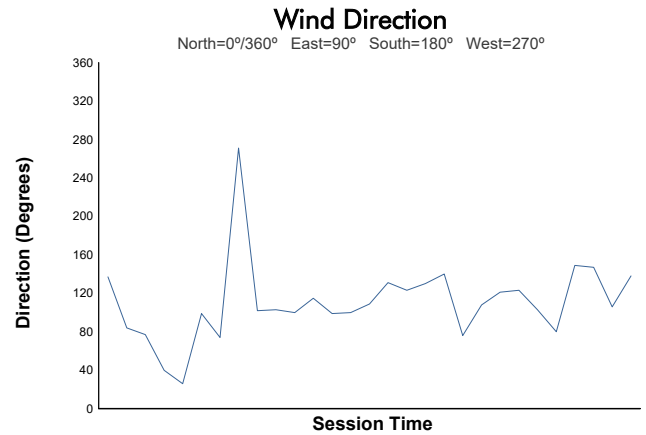

Porsche Carrera Cup North America

Practice 1 Weather Report

Track Status: **DRY**