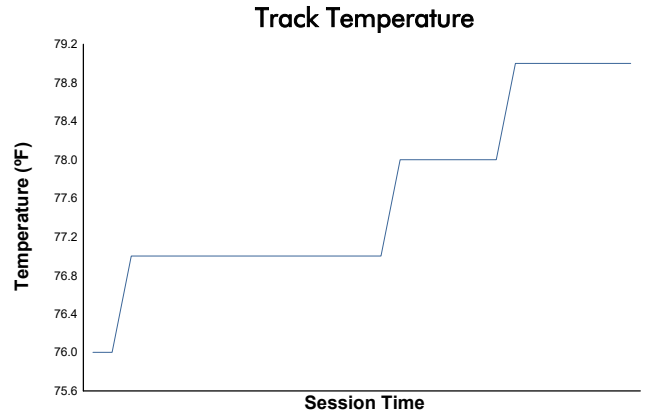

Porsche Carrera Cup North America

Practice 1 Weather Report

Track Status: **DRY**