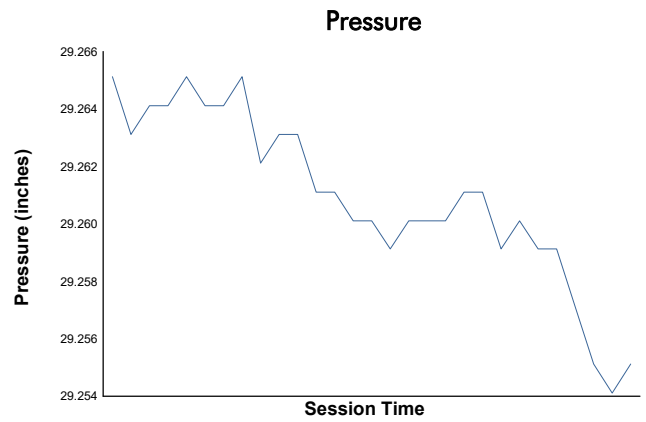

Porsche Carrera Cup North America

Practice 1 Weather Report

Track Status: **DRY**