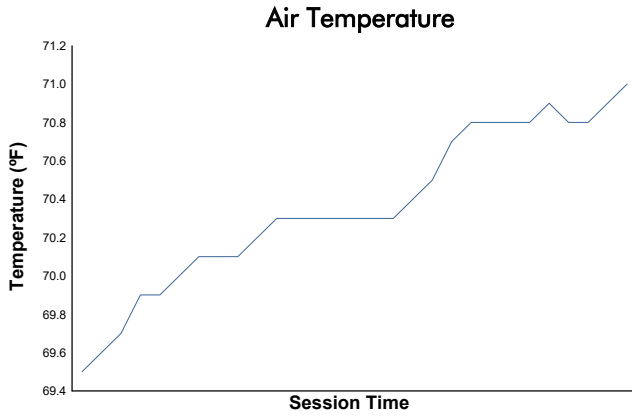

Porsche Carrera Cup North America

Practice 1 Weather Report

Track Status: **DRY**