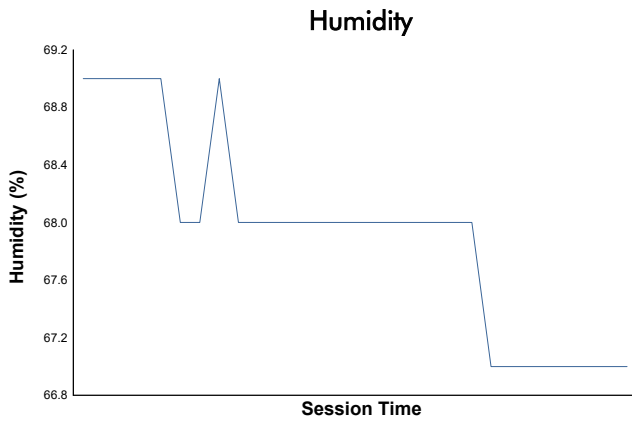

Porsche Carrera Cup North America

Practice 1 Weather Report

Track Status: **DRY**