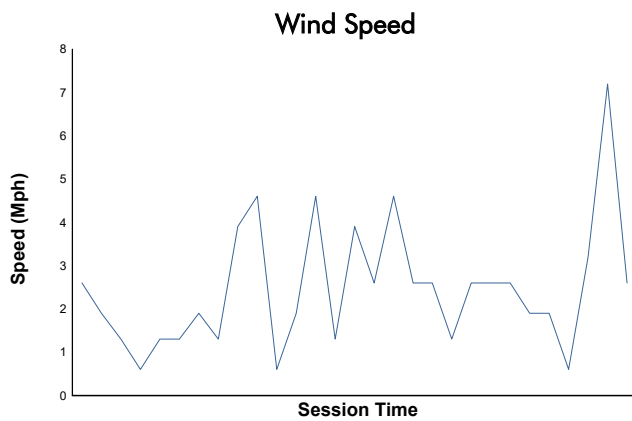

Porsche Carrera Cup North America

Practice 1 Weather Report

Track Status: **DRY**