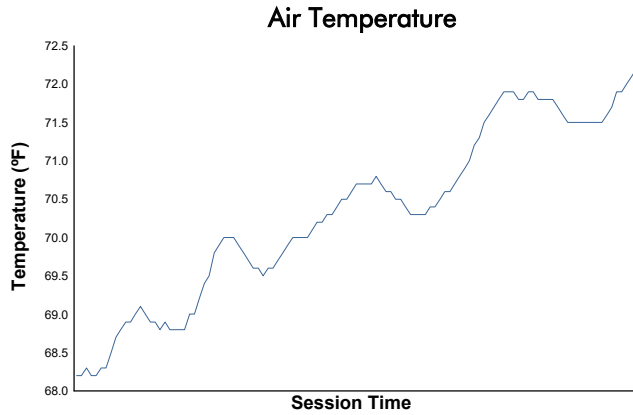

Fox Factory 120 at Michelin Raceway Road Atlanta

Michelin Raceway Road Atlanta / 2.54 miles
October 9 - 12, 2024 / Braselton, Georgia

IMSA Michelin Pilot Challenge

Race Weather Report

Track Status:

DRY