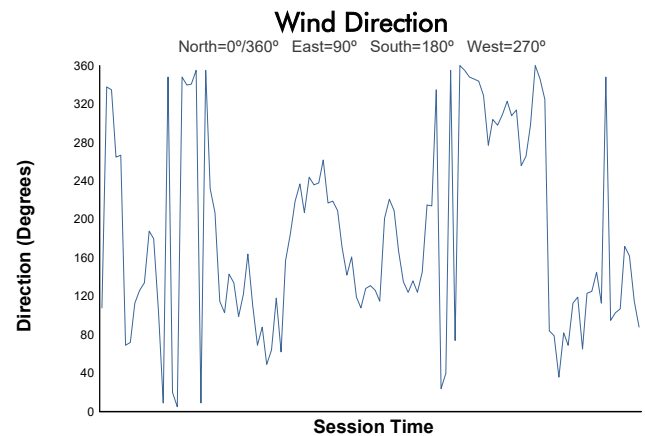

Fox Factory 120 at Michelin Raceway Road Atlanta

Michelin Raceway Road Atlanta / 2.54 miles
October 9 - 12, 2024 / Braselton, Georgia

IMSA Michelin Pilot Challenge

Race Weather Report

Track Status:

DRY