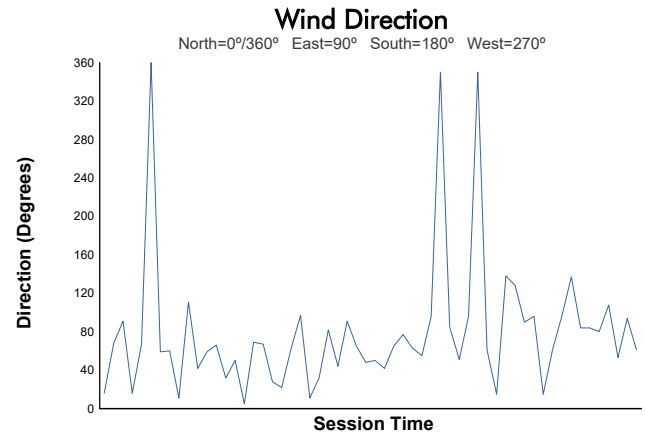

Fox Factory 120 at Michelin Raceway Road Atlanta

Michelin Raceway Road Atlanta / 2.54 miles
October 9 - 12, 2024 / Braselton, Georgia

IMSA Michelin Pilot Challenge

Practice 2 Weather Report

Track Status: **DRY**