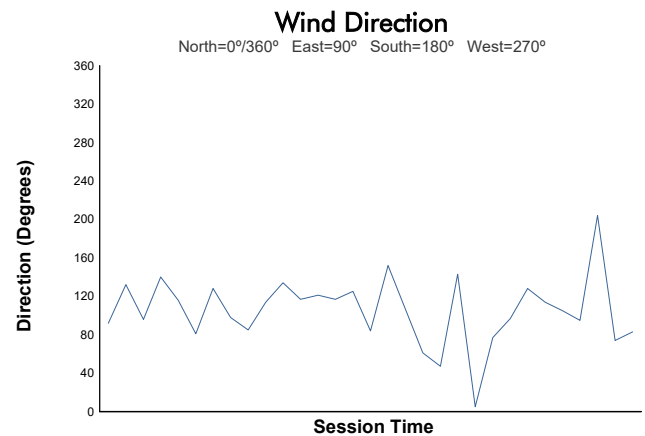

Fox Factory 120 at Michelin Raceway Road Atlanta

Michelin Raceway Road Atlanta / 2.54 miles
October 9 - 12, 2024 / Braselton, Georgia

IMSA Michelin Pilot Challenge

Practice 1 Weather Report

Track Status: **DRY**