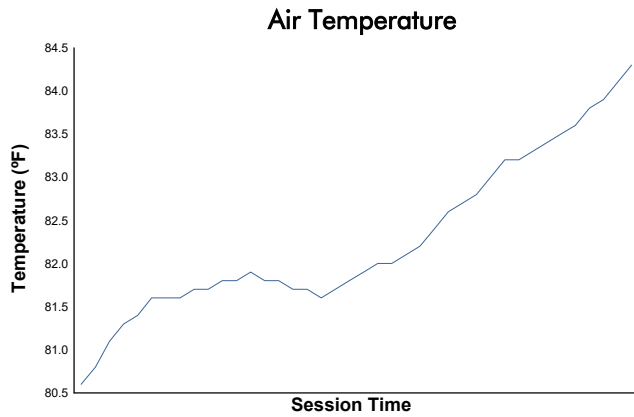

Porsche Carrera Cup North America

Race 2 Weather Report

Track Status: **DRY**