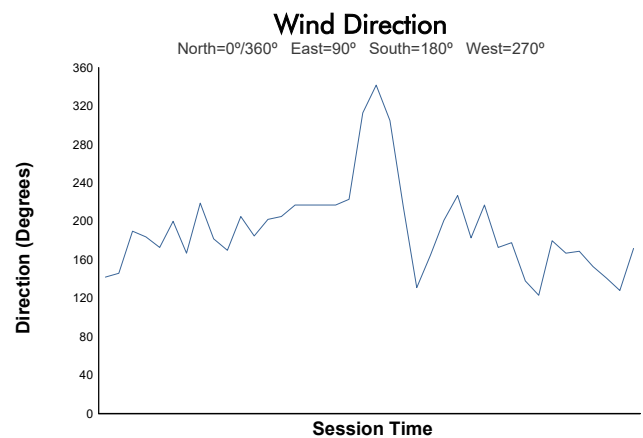

Porsche Carrera Cup North America

Race 2 Weather Report

Track Status: **DRY**