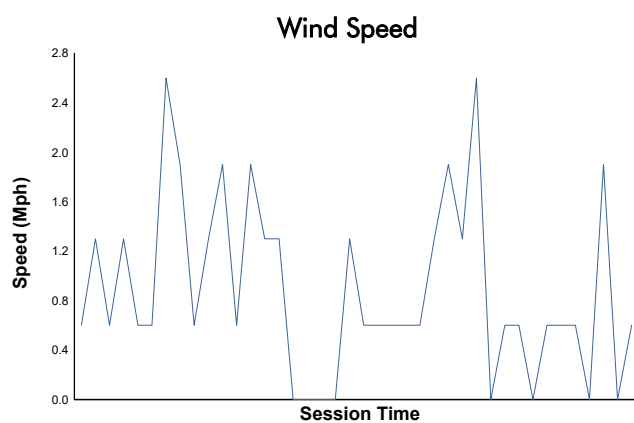

Porsche Carrera Cup North America

Race 2 Weather Report

Track Status: **DRY**