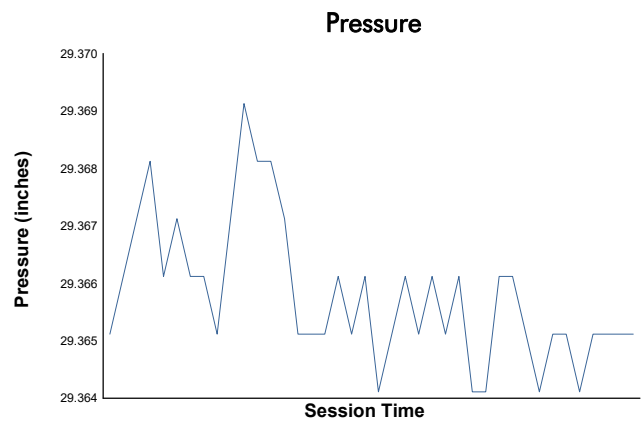

Porsche Carrera Cup North America

Race 2 Weather Report

Track Status: **DRY**