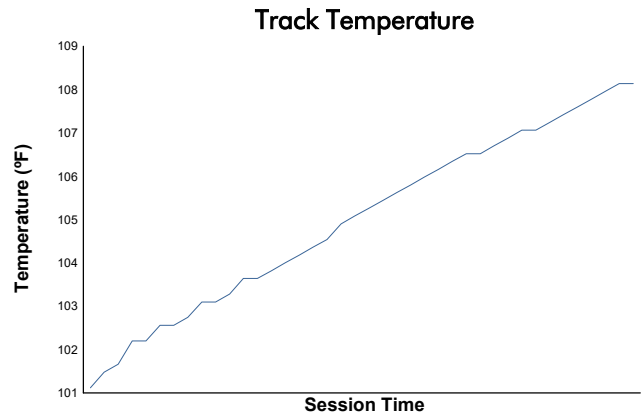

Porsche Carrera Cup North America

Race 2 Weather Report

Track Status: **DRY**