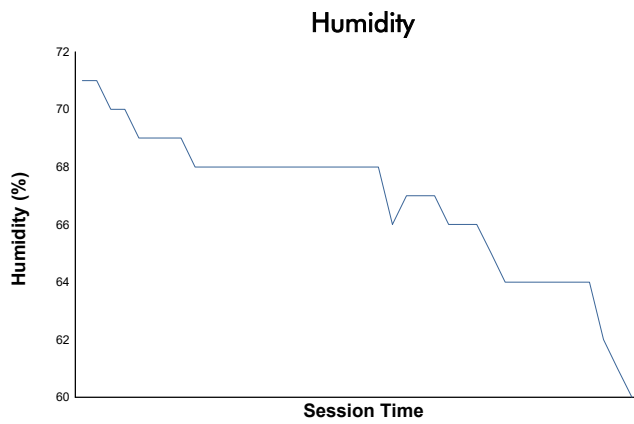

Porsche Carrera Cup North America

Race 2 Weather Report

Track Status: **DRY**