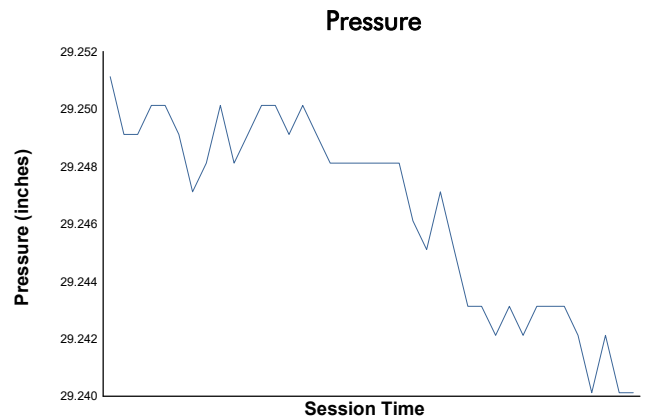

Porsche Carrera Cup North America

Race 1 Weather Report

Track Status: **DRY**