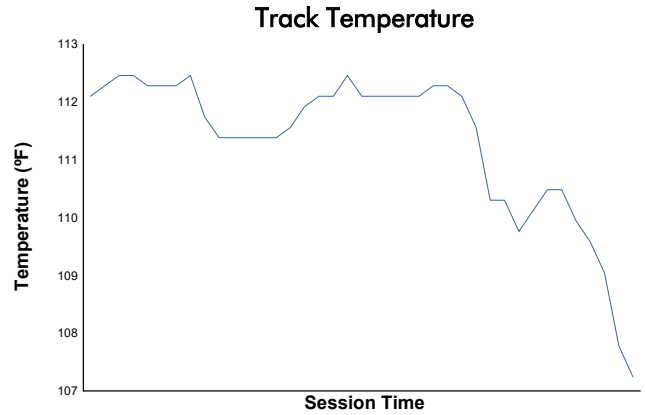

Porsche Carrera Cup North America

Race 1 Weather Report

Track Status: **DRY**