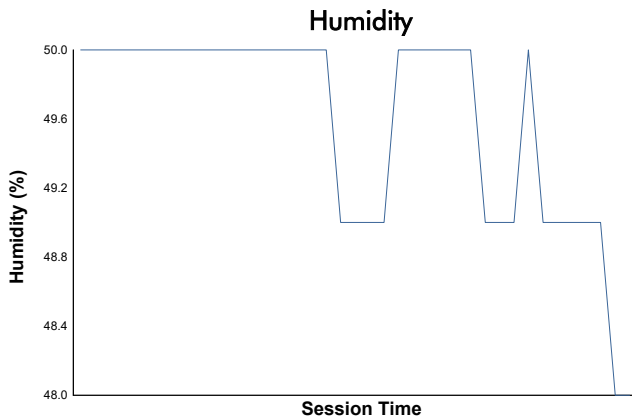

Porsche Carrera Cup North America

Race 1 Weather Report

Track Status: **DRY**