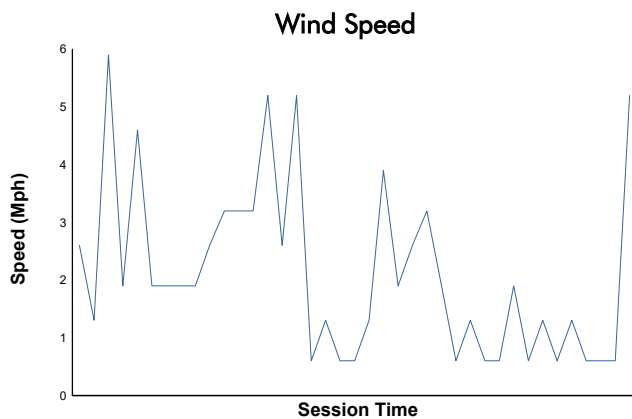

Porsche Carrera Cup North America

Race 1 Weather Report

Track Status: **DRY**