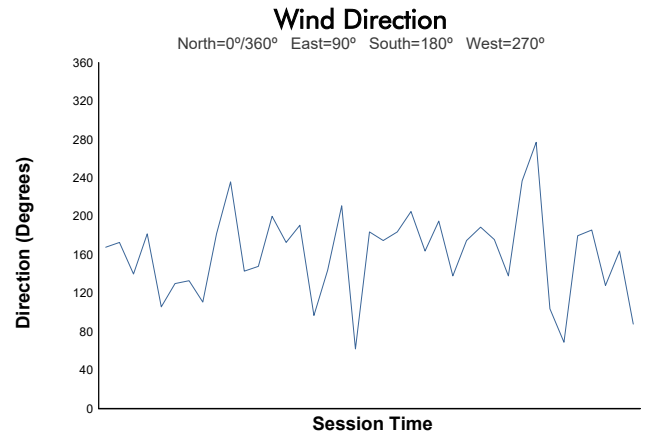

Porsche Carrera Cup North America

Race 1 Weather Report

Track Status: **DRY**