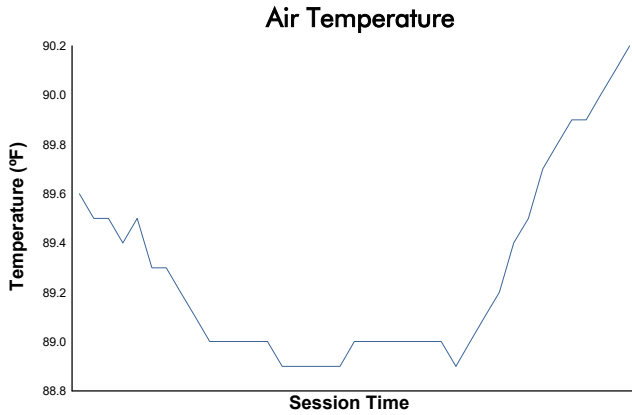

Porsche Carrera Cup North America

Race 1 Weather Report

Track Status: **DRY**