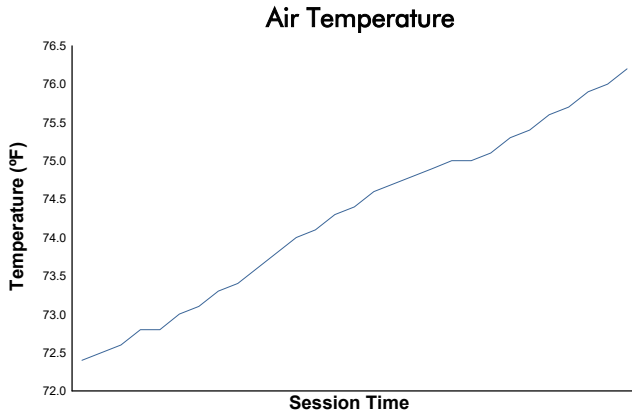

Porsche Carrera Cup North America

Qualifying Weather Report

Track Status: **DRY**