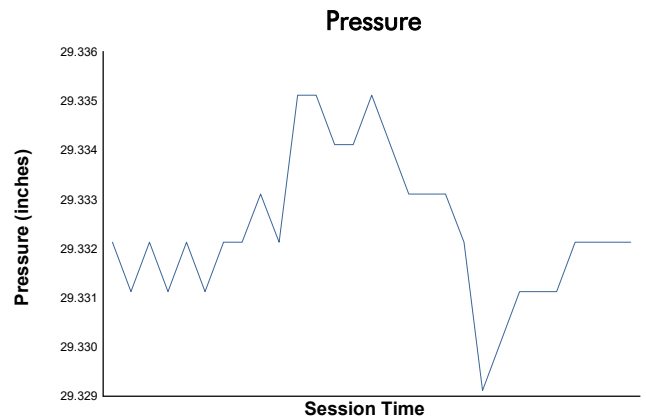

Porsche Carrera Cup North America

Qualifying Weather Report

Track Status: **DRY**