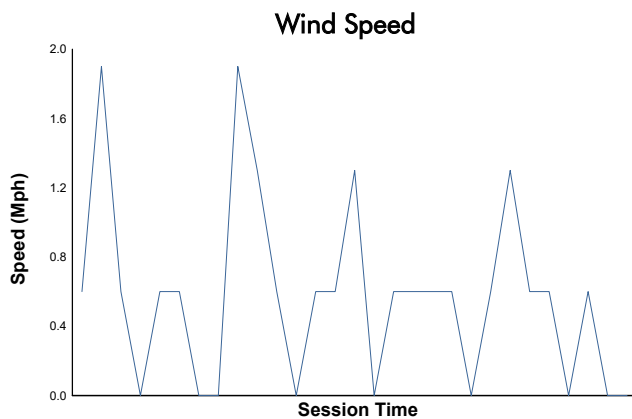

Porsche Carrera Cup North America

Qualifying Weather Report

Track Status: **DRY**