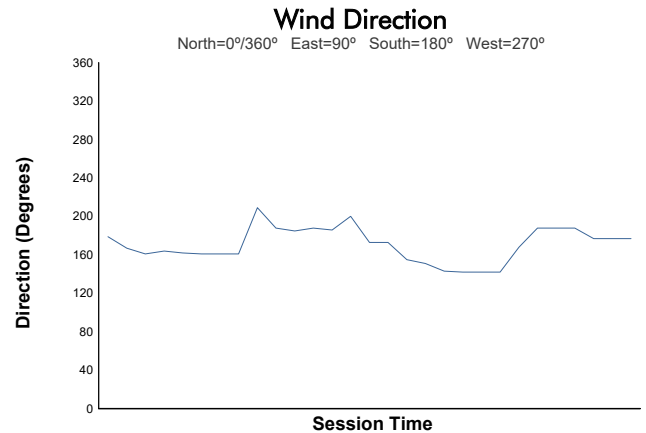

Porsche Carrera Cup North America

Qualifying Weather Report

Track Status: **DRY**