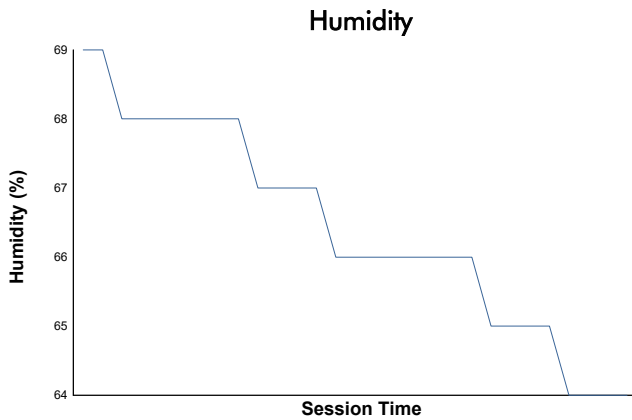

Porsche Carrera Cup North America

Qualifying Weather Report

Track Status: **DRY**