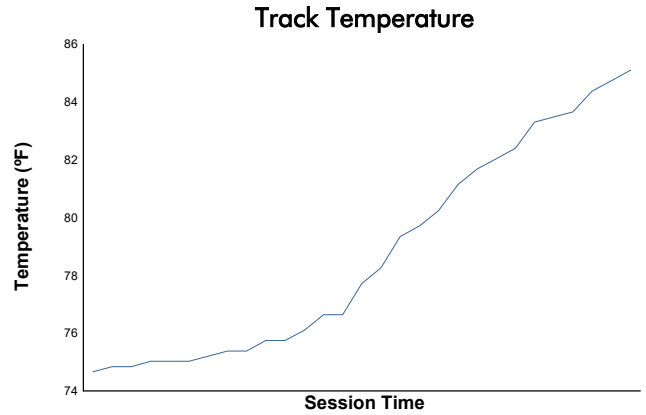

Porsche Carrera Cup North America

Qualifying Weather Report

Track Status: **DRY**