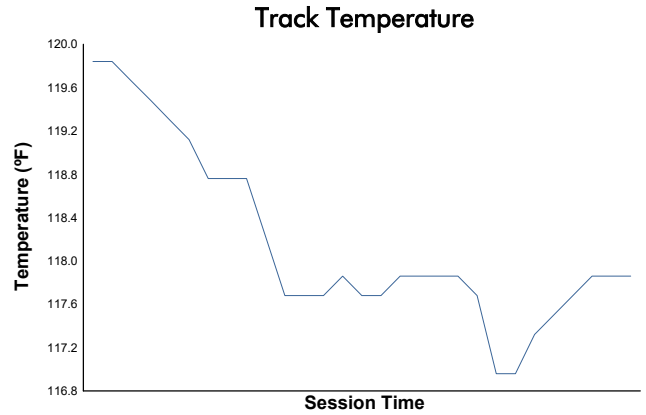

**Porsche Carrera Cup North America**

**Practice 2 Weather Report**

Track Status: **DRY**