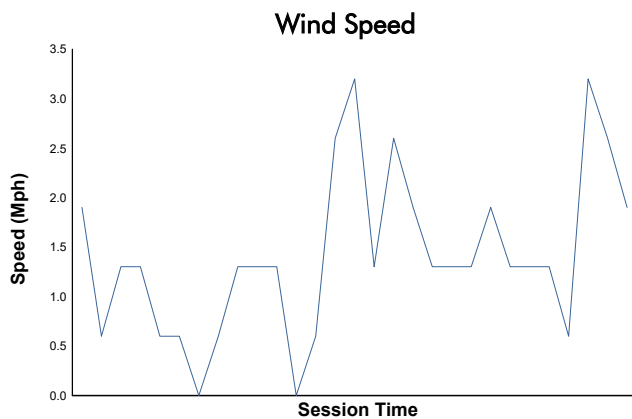

**Porsche Carrera Cup North America**

**Practice 2 Weather Report**

Track Status: **DRY**