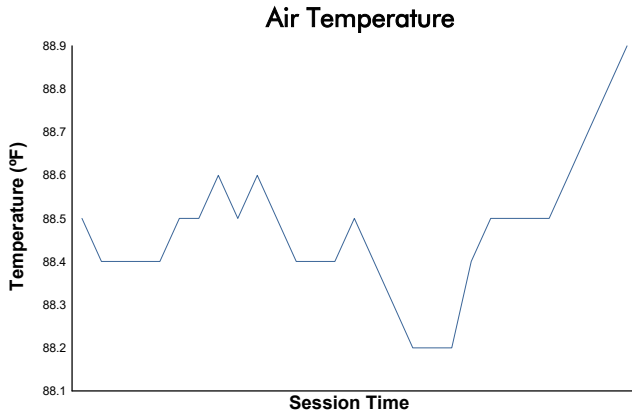

**Porsche Carrera Cup North America**

**Practice 2 Weather Report**

Track Status: **DRY**