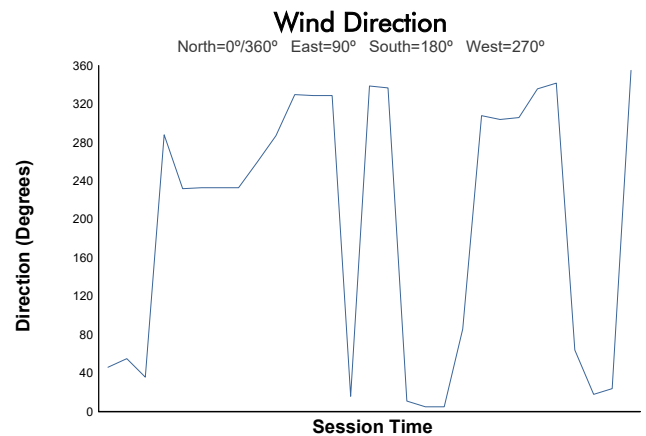

**Porsche Carrera Cup North America**

**Practice 2 Weather Report**

Track Status: **DRY**