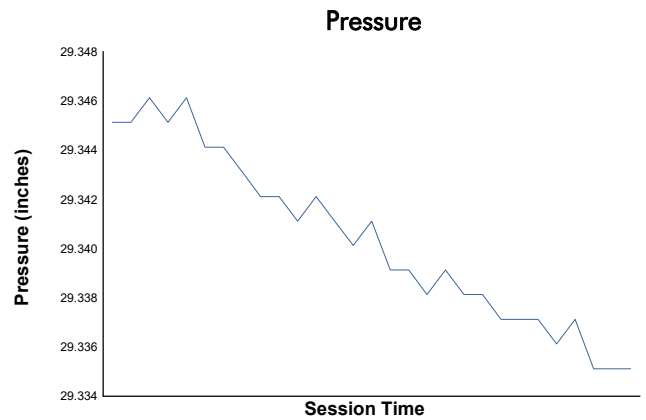

**Porsche Carrera Cup North America**

**Practice 2 Weather Report**

Track Status: **DRY**