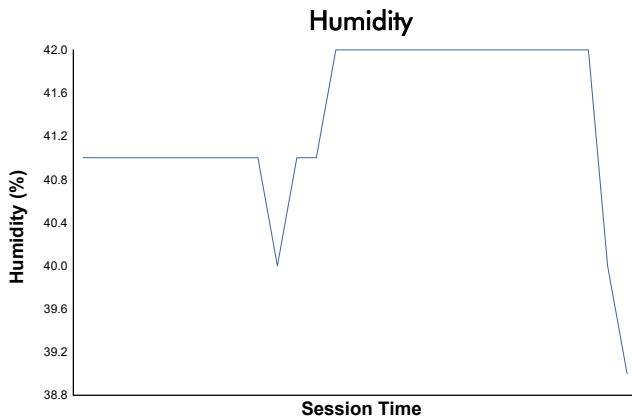

**Porsche Carrera Cup North America**

**Practice 2 Weather Report**

Track Status: **DRY**