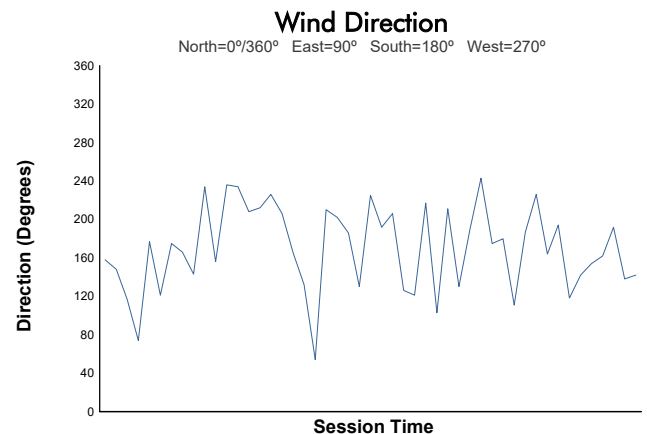

Tire Rack.com Battle On The Bricks

Indianapolis Motor Speedway / 2.439 miles
September 19 - 22, 2024 / Indianapolis, Indiana

LAMBORGHINI SUPER TROFEO

Race 1 Weather Report

Track Status: **DRY**