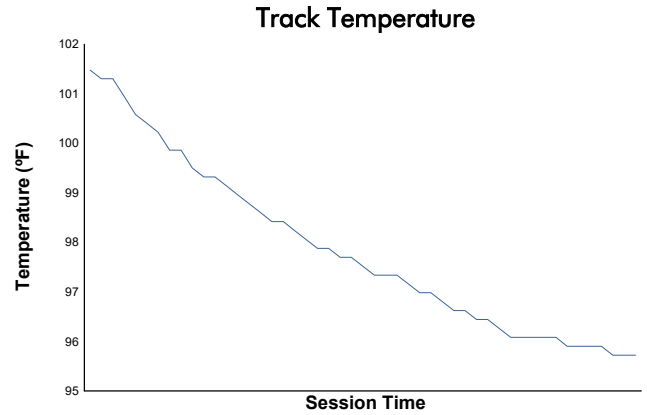

Tire Rack.com Battle On The Bricks

Indianapolis Motor Speedway / 2.439 miles
September 19 - 22, 2024 / Indianapolis, Indiana

LAMBORGHINI SUPER TROFEO

Race 1 Weather Report

Track Status: **DRY**