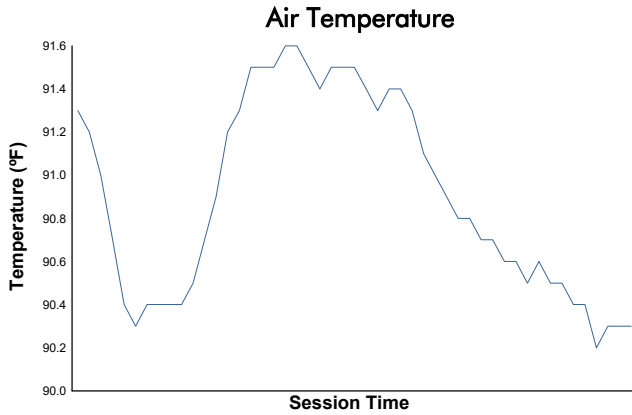

Tire Rack.com Battle On The Bricks

Indianapolis Motor Speedway / 2.439 miles
September 19 - 22, 2024 / Indianapolis, Indiana

LAMBORGHINI SUPER TROFEO

Race 1 Weather Report

Track Status: **DRY**