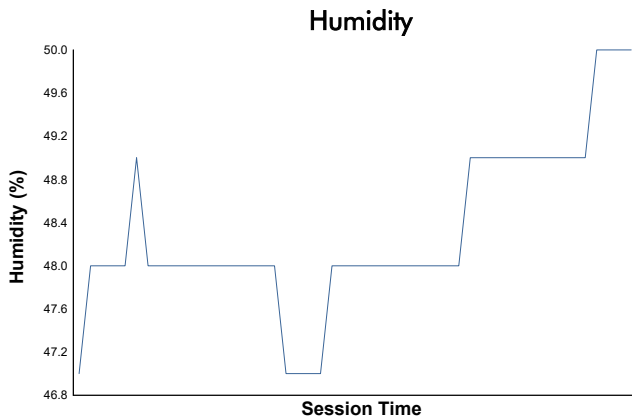

Tire Rack.com Battle On The Bricks

Indianapolis Motor Speedway / 2.439 miles
September 19 - 22, 2024 / Indianapolis, Indiana

LAMBORGHINI SUPER TROFEO

Race 1 Weather Report

Track Status: **DRY**