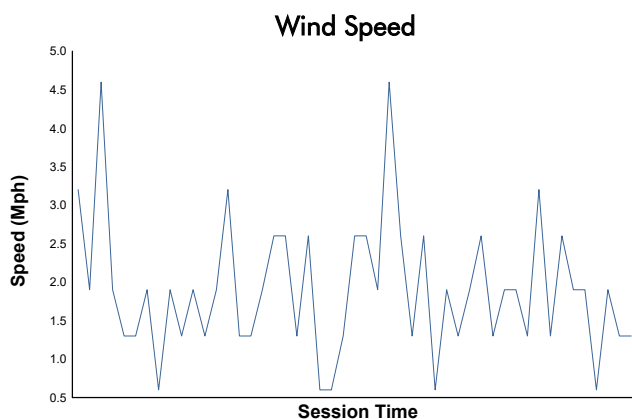

Tire Rack.com Battle On The Bricks

Indianapolis Motor Speedway / 2.439 miles
September 19 - 22, 2024 / Indianapolis, Indiana

LAMBORGHINI SUPER TROFEO

Race 1 Weather Report

Track Status: **DRY**