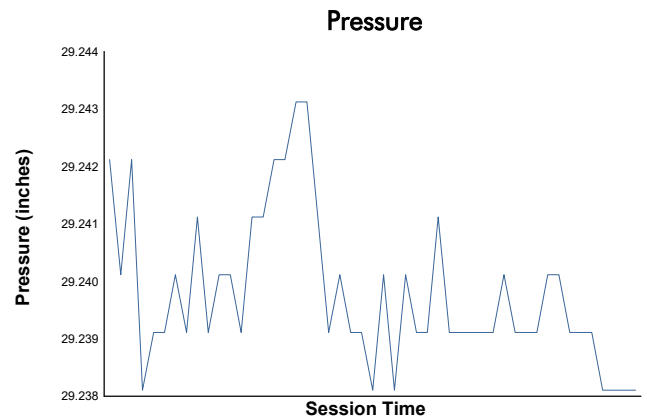

Tire Rack.com Battle On The Bricks

Indianapolis Motor Speedway / 2.439 miles
September 19 - 22, 2024 / Indianapolis, Indiana

LAMBORGHINI SUPER TROFEO

Race 1 Weather Report

Track Status: **DRY**