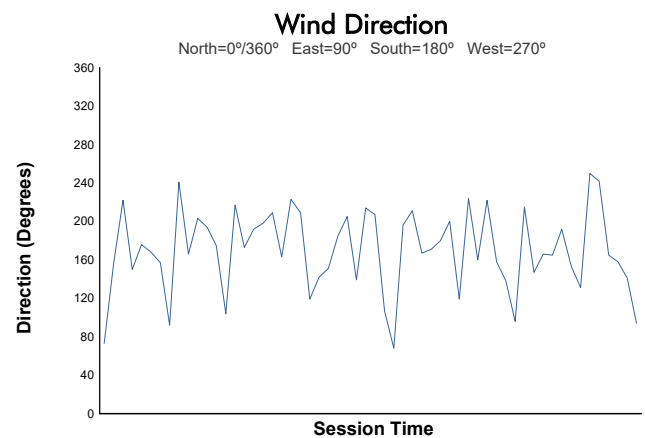

Indianapolis Motor Speedway 120

Indianapolis Motor Speedway / 2.439 miles
September 19 - 22, 2024 / Indianapolis, Indiana

IMSA Michelin Pilot Challenge

Practice 2 Weather Report

Track Status: **DRY**