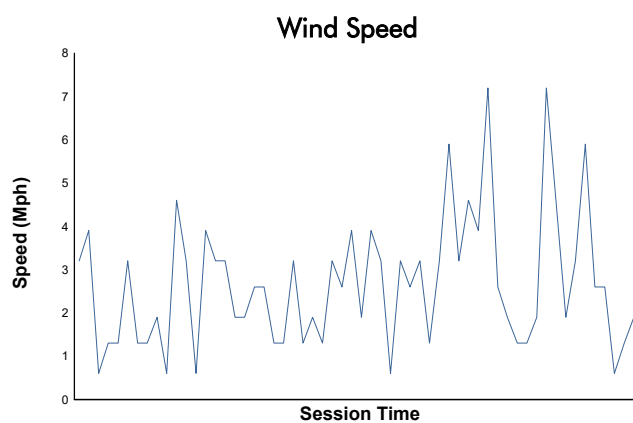

Indianapolis Motor Speedway 120

Indianapolis Motor Speedway / 2.439 miles
September 19 - 22, 2024 / Indianapolis, Indiana

IMSA Michelin Pilot Challenge

Practice 2 Weather Report

Track Status: **DRY**