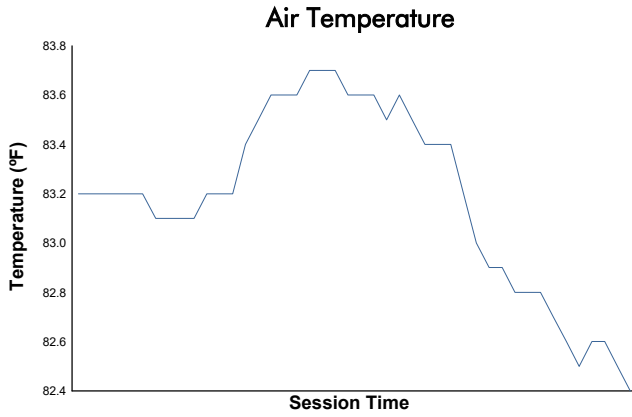

Whelen Mazda MX-5 Cup Presented By Michelin

Race 1 Weather Report

Track Status: **DRY**