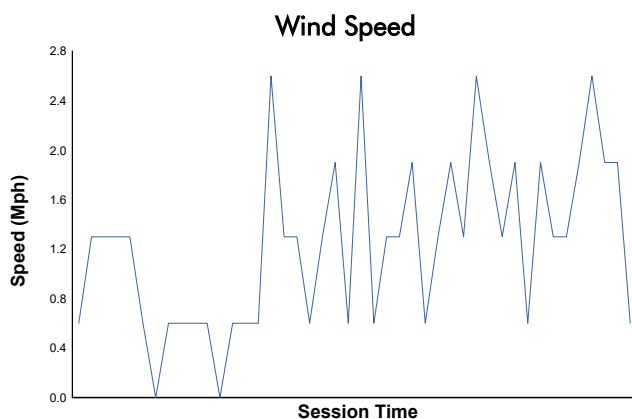

Whelen Mazda MX-5 Cup Presented By Michelin

Race 1 Weather Report

Track Status: **DRY**