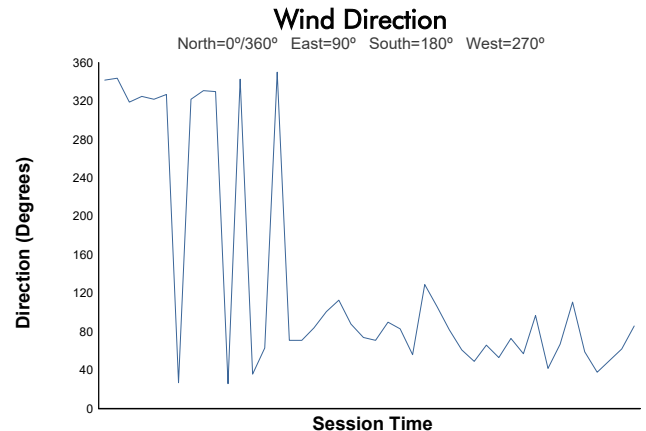

Whelen Mazda MX-5 Cup Presented By Michelin

Race 1 Weather Report

Track Status: **DRY**