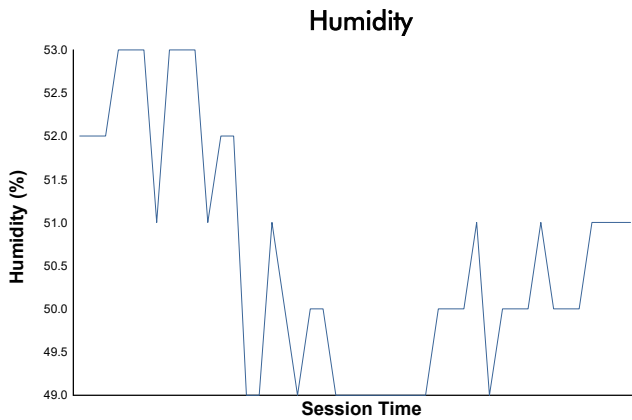

Whelen Mazda MX-5 Cup Presented By Michelin

Race 1 Weather Report

Track Status: **DRY**