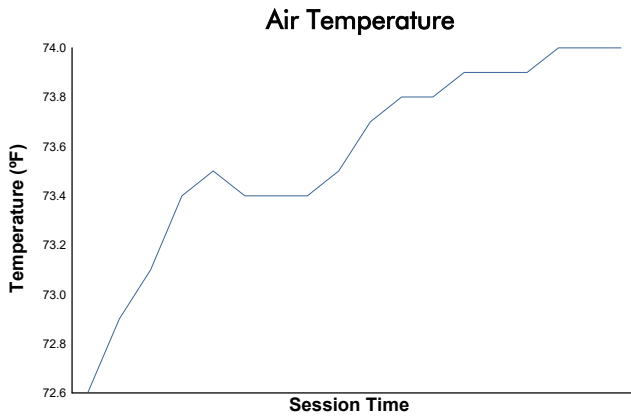

Whelen Mazda MX-5 Cup Presented By Michelin

Qualifying Weather Report

Track Status: **DRY**