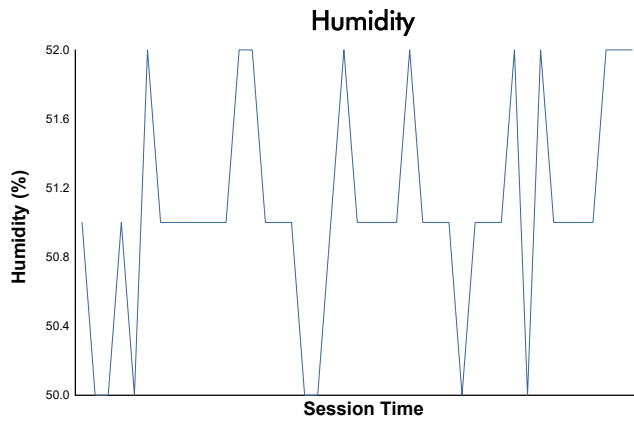

Michelin GT Challenge at VIR

VIRginia International Raceway / 3.27 miles
August 23 - 25, 2024 / Alton, Virginia

IMSA VP Racing SportsCar Challenge

Race 1 Weather Report

Track Status: **DRY**