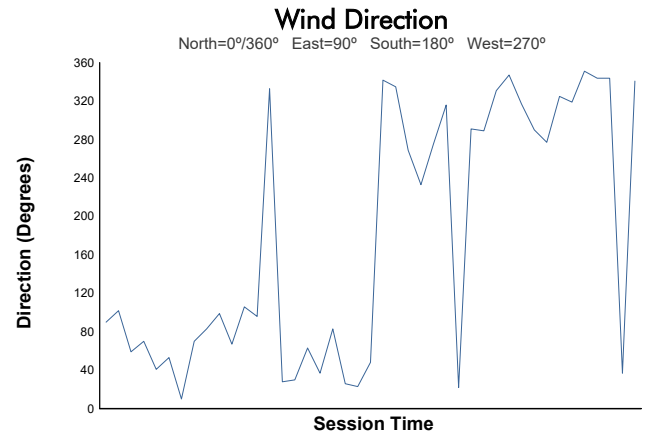

Michelin GT Challenge at VIR

VIRginia International Raceway / 3.27 miles
August 23 - 25, 2024 / Alton, Virginia

IMSA VP Racing SportsCar Challenge

Race 1 Weather Report

Track Status: **DRY**