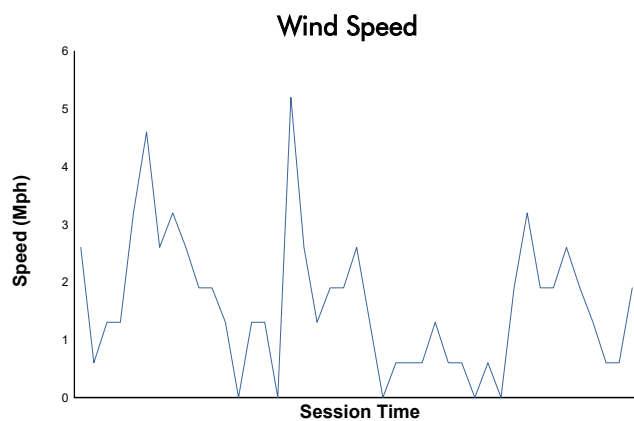

Michelin GT Challenge at VIR

VIRginia International Raceway / 3.27 miles
August 23 - 25, 2024 / Alton, Virginia

IMSA VP Racing SportsCar Challenge

Race 1 Weather Report

Track Status: **DRY**