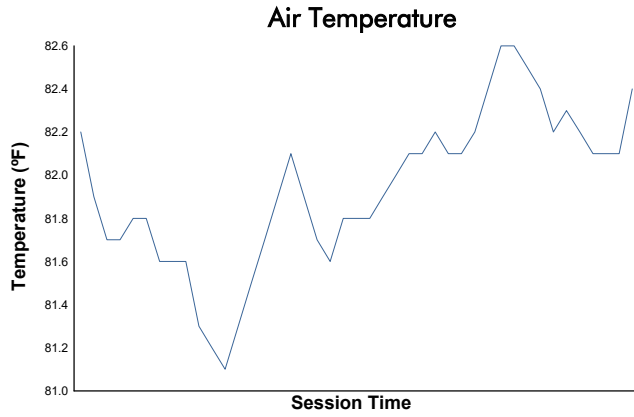

Michelin GT Challenge at VIR

VIRginia International Raceway / 3.27 miles
August 23 - 25, 2024 / Alton, Virginia

IMSA VP Racing SportsCar Challenge

Race 1 Weather Report

Track Status: **DRY**