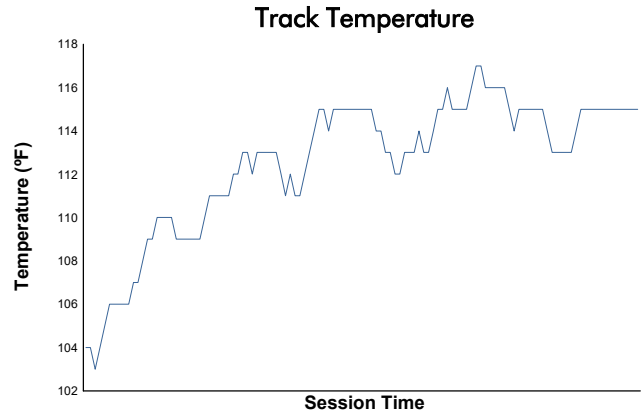

Virginia Is For Racing Lovers Grand Prix

Virginia International Raceway / 3.27 miles
August 23 - 25, 2024 / Alton, Virginia

IMSA Michelin Pilot Challenge

Race Weather Report

Track Status:

DRY