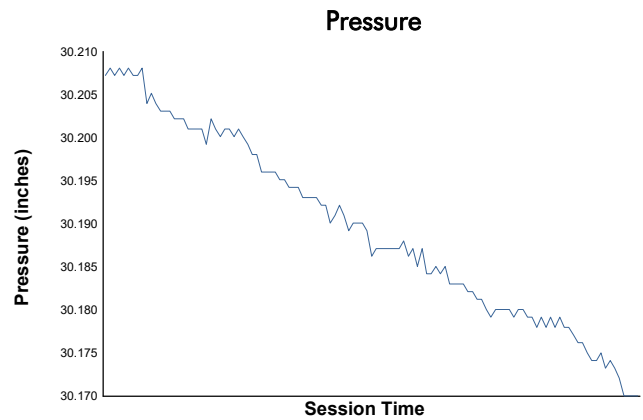

Virginia Is For Racing Lovers Grand Prix

Virginia International Raceway / 3.27 miles
August 23 - 25, 2024 / Alton, Virginia

IMSA Michelin Pilot Challenge

Race Weather Report

Track Status:

DRY