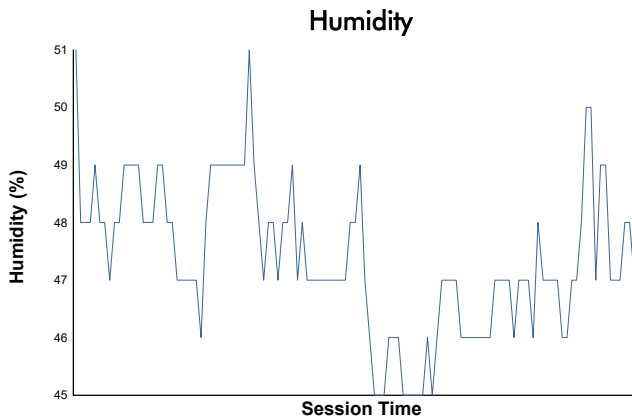

Virginia Is For Racing Lovers Grand Prix

Virginia International Raceway / 3.27 miles
August 23 - 25, 2024 / Alton, Virginia

IMSA Michelin Pilot Challenge

Race Weather Report

Track Status:

DRY