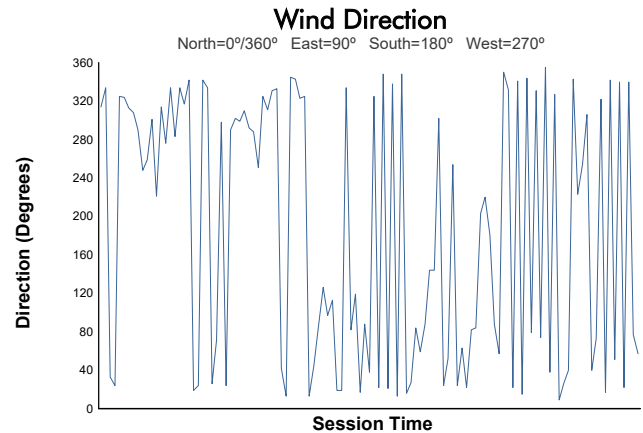

Virginia Is For Racing Lovers Grand Prix

Virginia International Raceway / 3.27 miles
August 23 - 25, 2024 / Alton, Virginia

IMSA Michelin Pilot Challenge

Race Weather Report

Track Status:

DRY