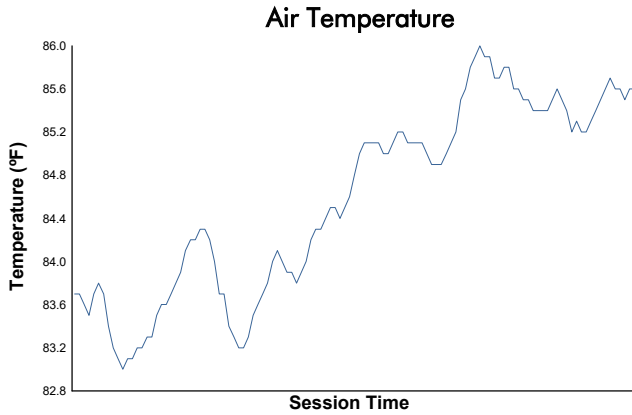

Virginia Is For Racing Lovers Grand Prix

Virginia International Raceway / 3.27 miles
August 23 - 25, 2024 / Alton, Virginia

IMSA Michelin Pilot Challenge

Race Weather Report

Track Status:

DRY