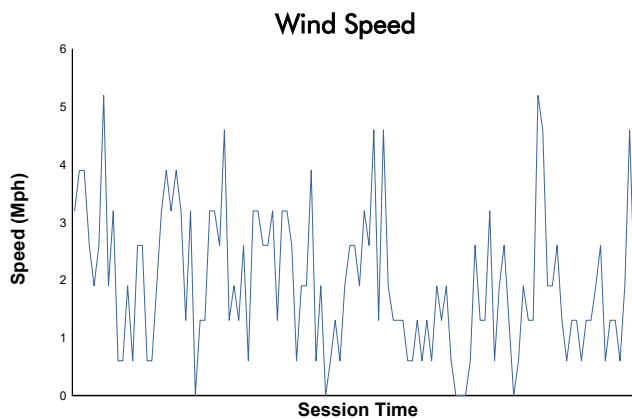

Virginia Is For Racing Lovers Grand Prix

Virginia International Raceway / 3.27 miles
August 23 - 25, 2024 / Alton, Virginia

IMSA Michelin Pilot Challenge

Race Weather Report

Track Status:

DRY