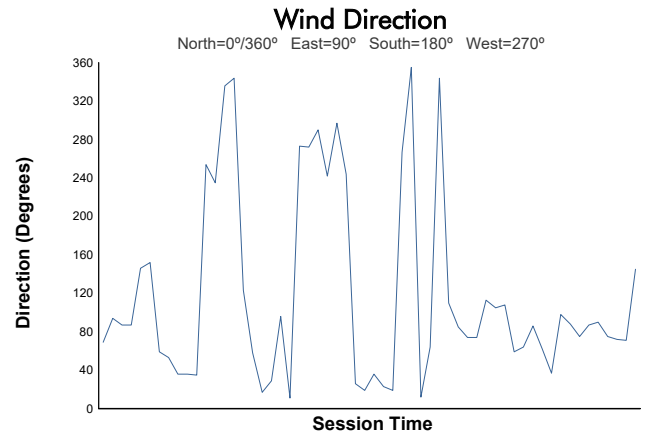

Virginia Is For Racing Lovers Grand Prix

Virginia International Raceway / 3.27 miles
August 23 - 25, 2024 / Alton, Virginia

IMSA Michelin Pilot Challenge

Practice 2 Weather Report

Track Status: **DRY**