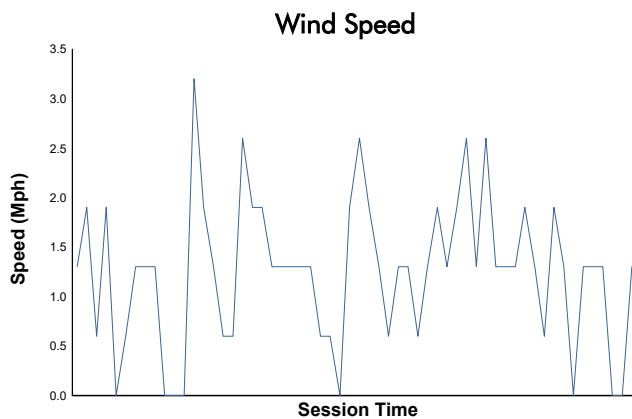

Virginia Is For Racing Lovers Grand Prix

Virginia International Raceway / 3.27 miles
August 23 - 25, 2024 / Alton, Virginia

IMSA Michelin Pilot Challenge

Practice 2 Weather Report

Track Status: **DRY**