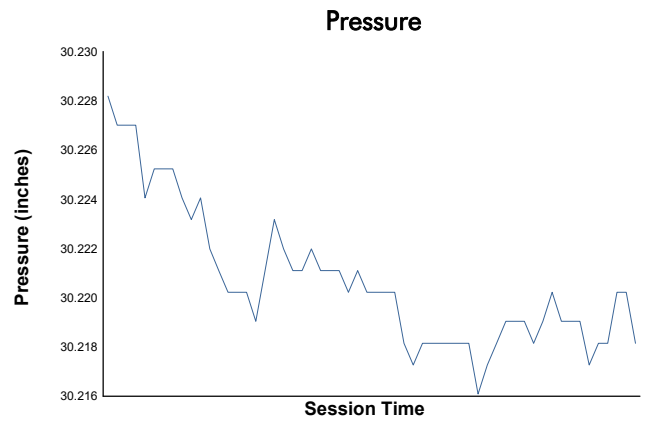

Virginia Is For Racing Lovers Grand Prix

Virginia International Raceway / 3.27 miles
August 23 - 25, 2024 / Alton, Virginia

IMSA Michelin Pilot Challenge

Practice 2 Weather Report

Track Status: **DRY**