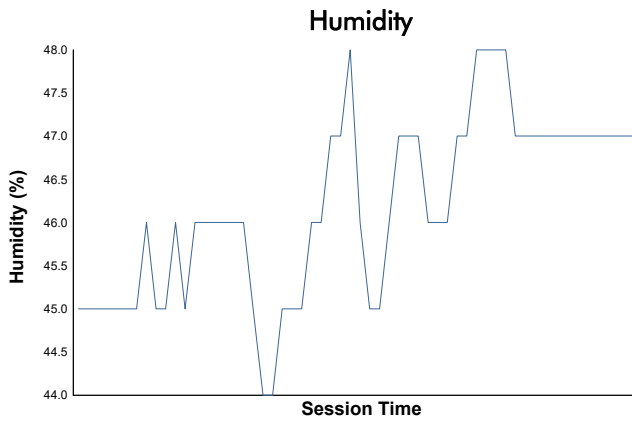

Virginia Is For Racing Lovers Grand Prix

Virginia International Raceway / 3.27 miles
August 23 - 25, 2024 / Alton, Virginia

IMSA Michelin Pilot Challenge

Practice 2 Weather Report

Track Status: **DRY**