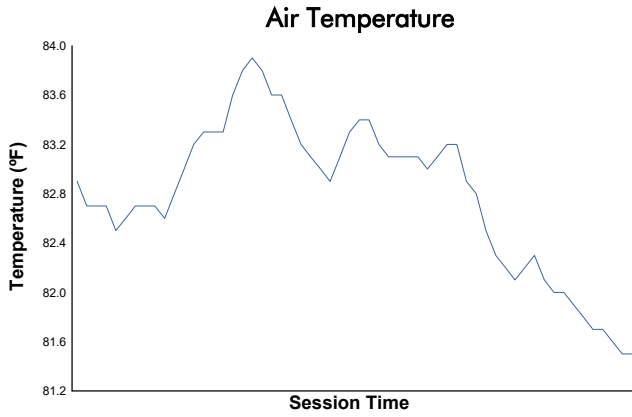

Virginia Is For Racing Lovers Grand Prix

Virginia International Raceway / 3.27 miles
August 23 - 25, 2024 / Alton, Virginia

IMSA Michelin Pilot Challenge

Practice 2 Weather Report

Track Status: **DRY**