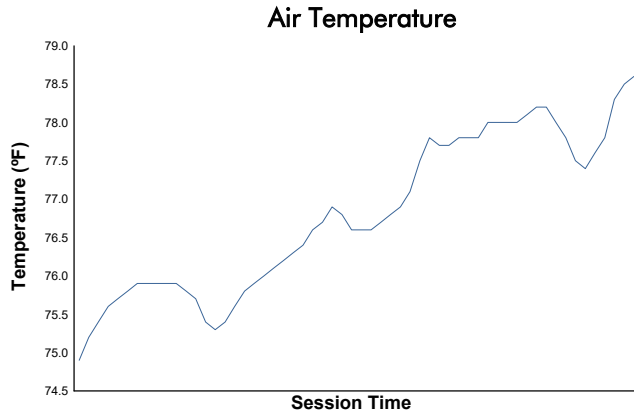

Virginia Is For Racing Lovers Grand Prix

Virginia International Raceway / 3.27 miles
August 23 - 25, 2024 / Alton, Virginia

IMSA Michelin Pilot Challenge

Practice 1 Weather Report

Track Status: **DRY**