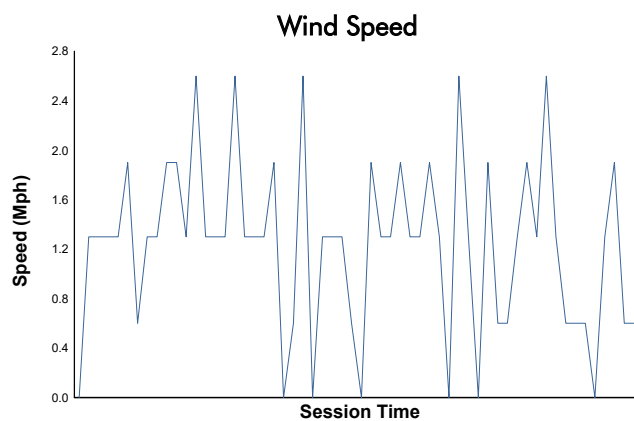

Virginia Is For Racing Lovers Grand Prix

Virginia International Raceway / 3.27 miles
August 23 - 25, 2024 / Alton, Virginia

IMSA Michelin Pilot Challenge

Practice 1 Weather Report

Track Status: **DRY**