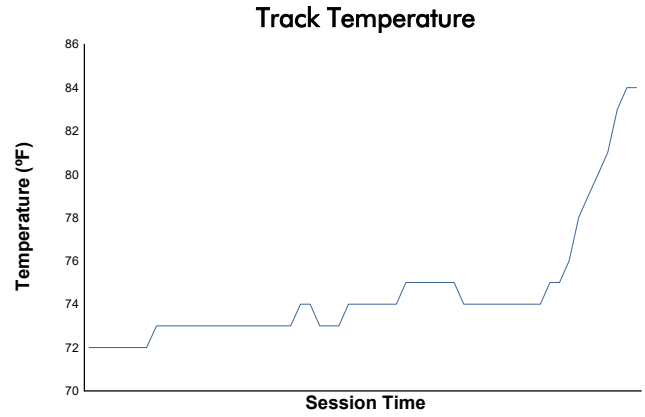

Virginia Is For Racing Lovers Grand Prix

Virginia International Raceway / 3.27 miles
August 23 - 25, 2024 / Alton, Virginia

IMSA Michelin Pilot Challenge

Practice 1 Weather Report

Track Status: **DRY**