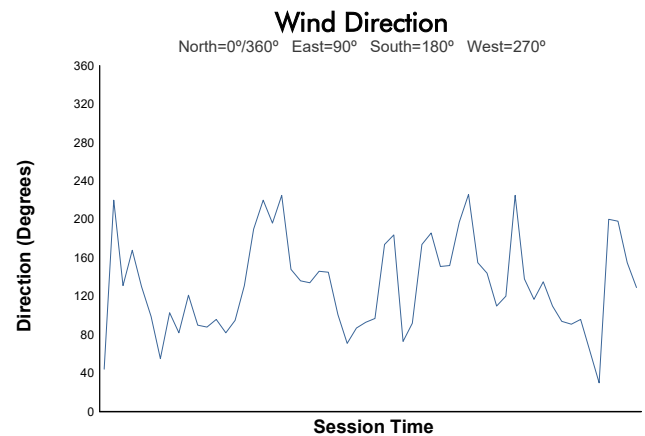

Virginia Is For Racing Lovers Grand Prix

Virginia International Raceway / 3.27 miles
August 23 - 25, 2024 / Alton, Virginia

IMSA Michelin Pilot Challenge

Practice 1 Weather Report

Track Status: **DRY**