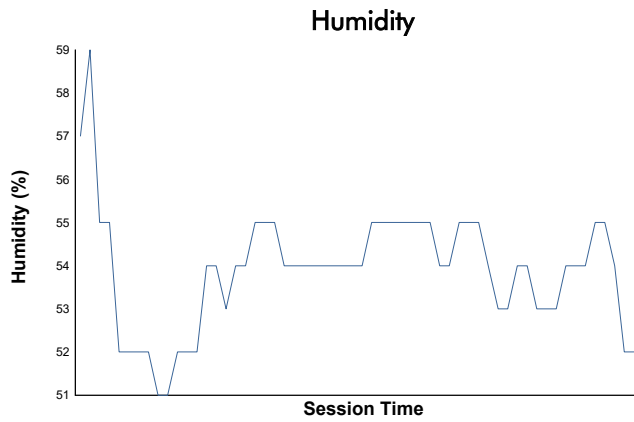

Virginia Is For Racing Lovers Grand Prix

Virginia International Raceway / 3.27 miles
August 23 - 25, 2024 / Alton, Virginia

IMSA Michelin Pilot Challenge

Practice 1 Weather Report

Track Status: **DRY**