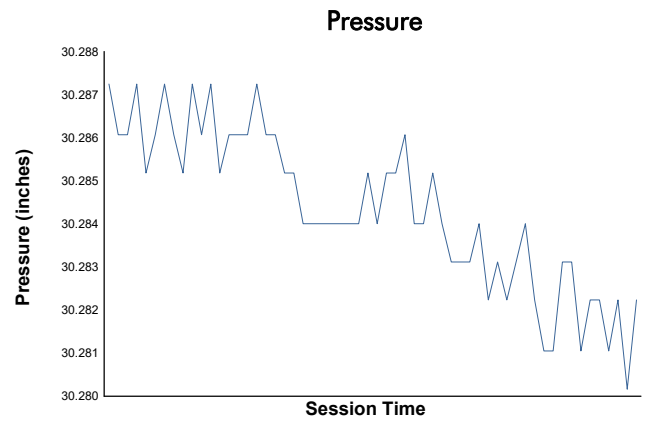

Virginia Is For Racing Lovers Grand Prix

Virginia International Raceway / 3.27 miles
August 23 - 25, 2024 / Alton, Virginia

IMSA Michelin Pilot Challenge

Practice 1 Weather Report

Track Status: **DRY**