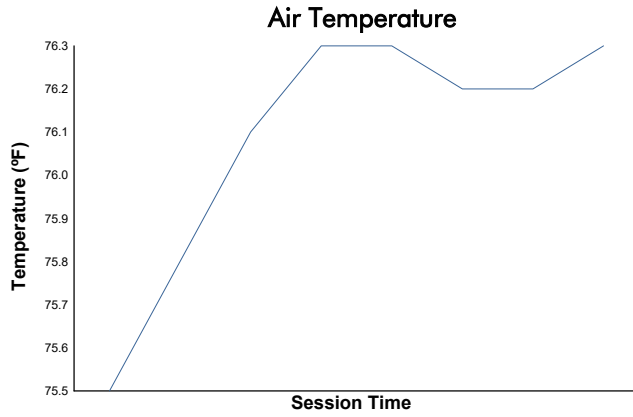

Michelin GT Challenge at VIR

VIrginia International Raceway / 3.27 miles
August 23 - 25, 2024 / Alton, Virginia

IMSA WeatherTech SportsCar Championship

Practice 2 Weather Report

Track Status: **DRY**