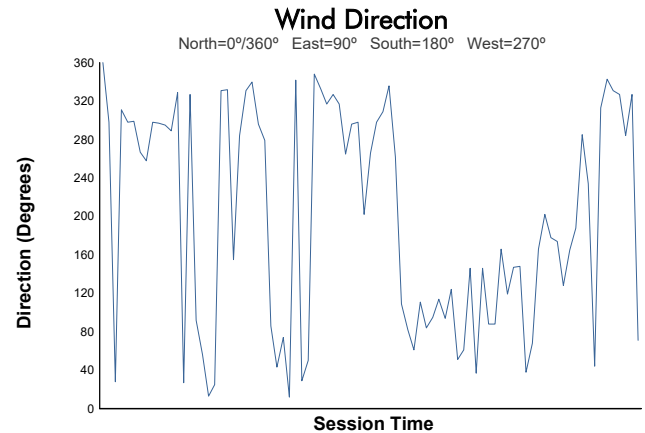

Michelin GT Challenge at VIR

VIRginia International Raceway / 3.27 miles
August 23 - 25, 2024 / Alton, Virginia

IMSA WeatherTech SportsCar Championship

Practice 1 Weather Report

Track Status: **DRY**