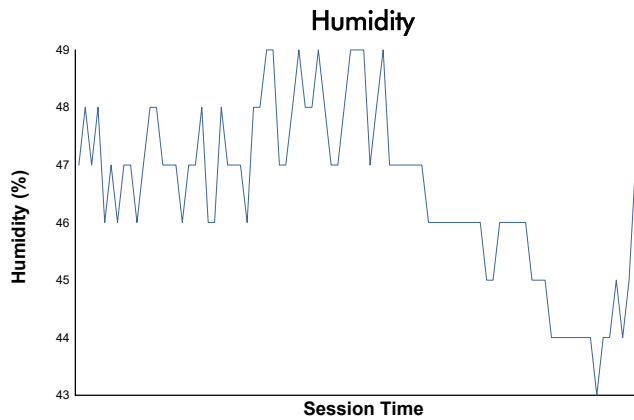

Michelin GT Challenge at VIR

VIRginia International Raceway / 3.27 miles
August 23 - 25, 2024 / Alton, Virginia

IMSA WeatherTech SportsCar Championship

Practice 1 Weather Report

Track Status: **DRY**