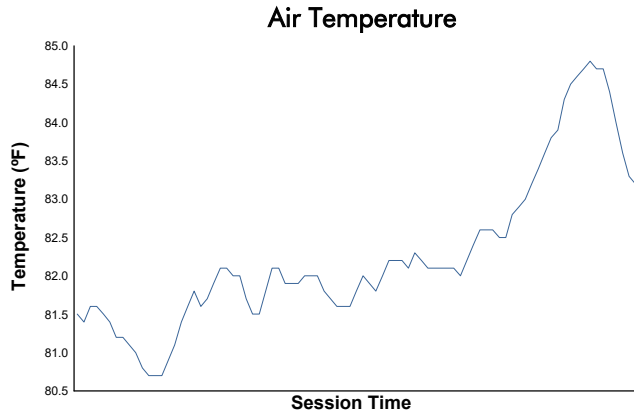

Michelin GT Challenge at VIR

VIRginia International Raceway / 3.27 miles
August 23 - 25, 2024 / Alton, Virginia

IMSA WeatherTech SportsCar Championship

Practice 1 Weather Report

Track Status: **DRY**