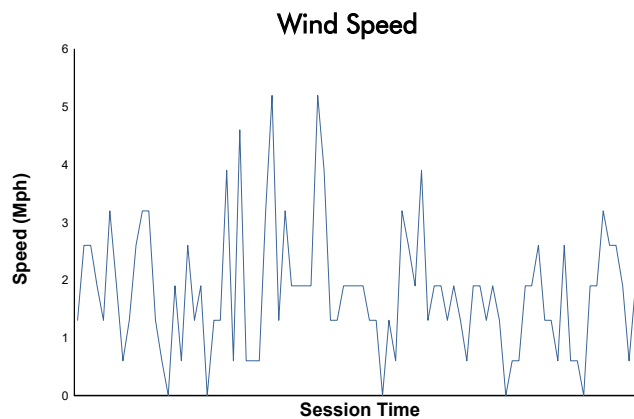

Michelin GT Challenge at VIR

VIRginia International Raceway / 3.27 miles
August 23 - 25, 2024 / Alton, Virginia

IMSA WeatherTech SportsCar Championship

Practice 1 Weather Report

Track Status: **DRY**