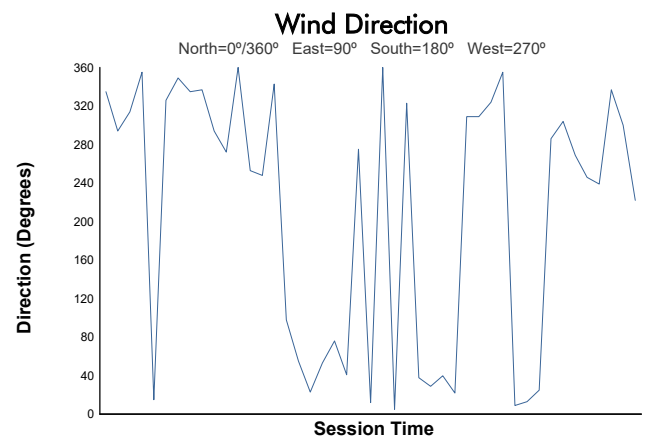

Mustang Challenge

Race 2 Weather Report

Track Status: **DRY**