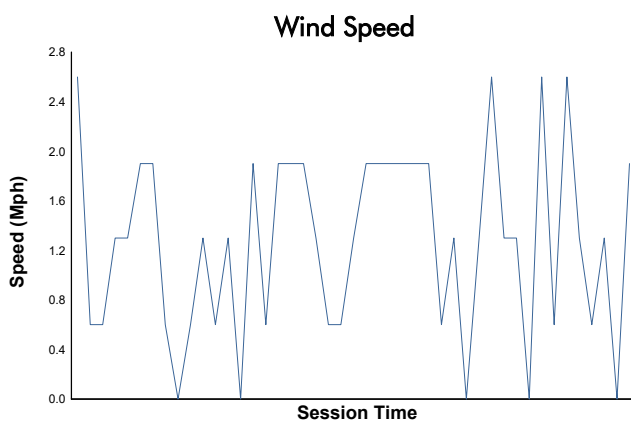

Mustang Challenge

Race 2 Weather Report

Track Status: **DRY**