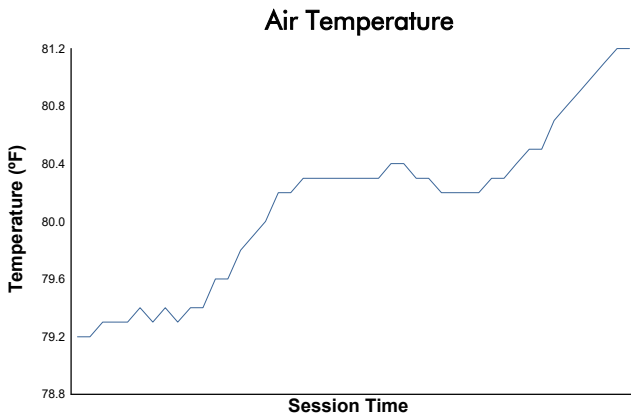

Mustang Challenge

Race 2 Weather Report

Track Status: **DRY**