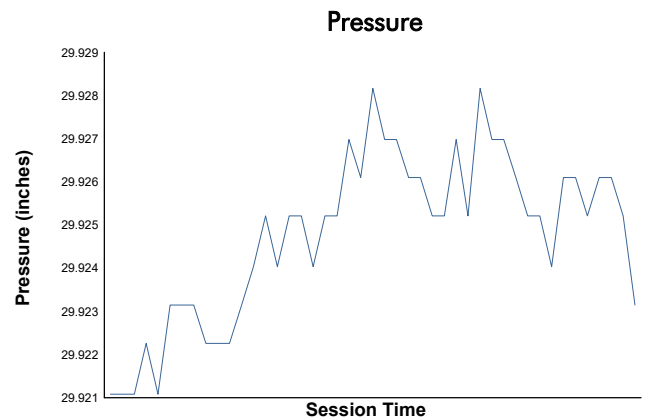

Mustang Challenge

Race 2 Weather Report

Track Status: **DRY**