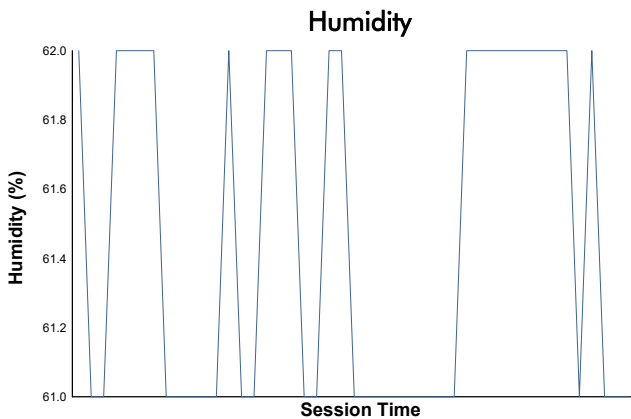

Mustang Challenge

Race 2 Weather Report

Track Status: **DRY**