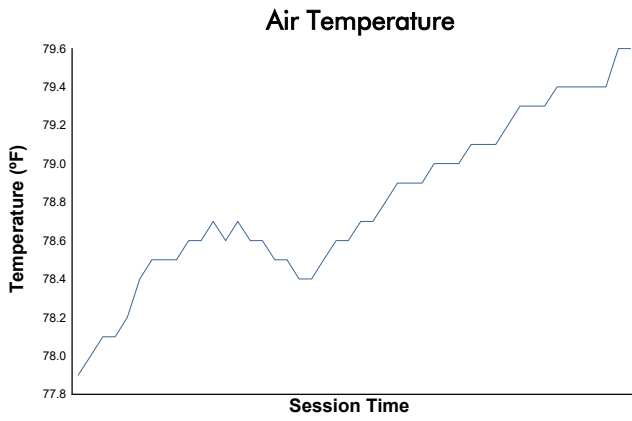

### Race 1 Weather Report

Track Status: **DRY**