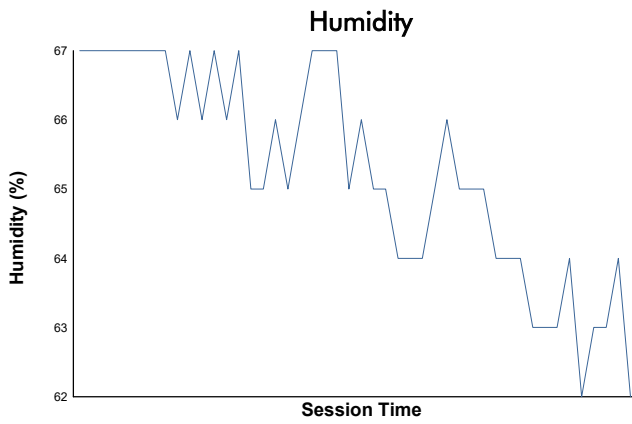

### Race 1 Weather Report

Track Status: **DRY**