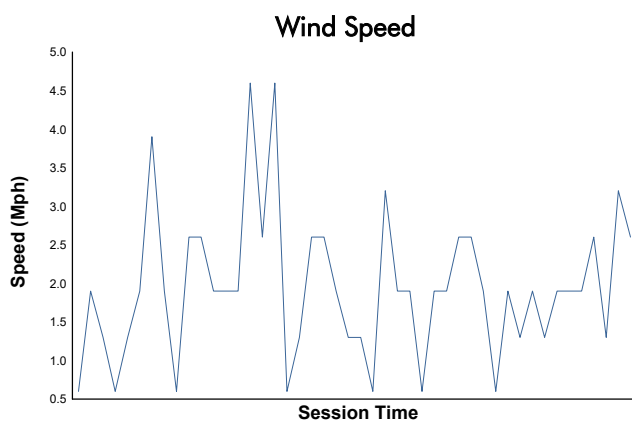

### Race 1 Weather Report

Track Status: **DRY**