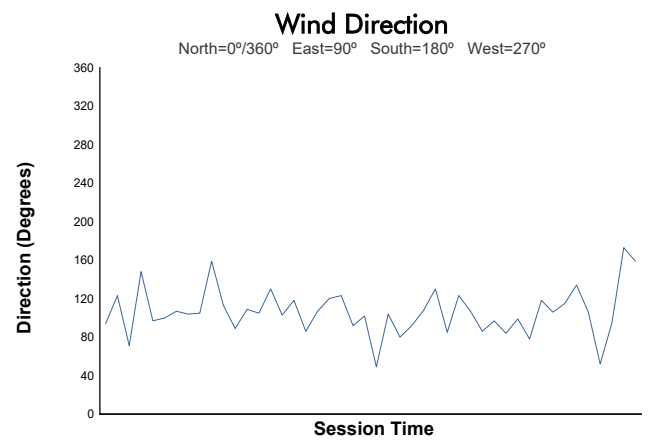

## Mustang Challenge

### Race 1 Weather Report

Track Status: **DRY**