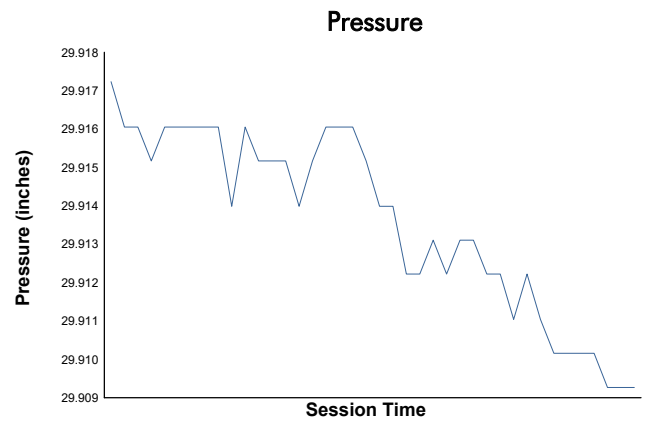

Porsche Carrera Cup North America

Race 2 Weather Report

Track Status: **DRY**