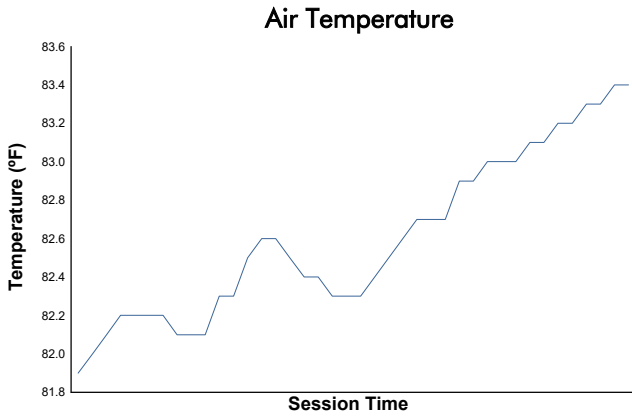

Porsche Carrera Cup North America

Race 2 Weather Report

Track Status: **DRY**