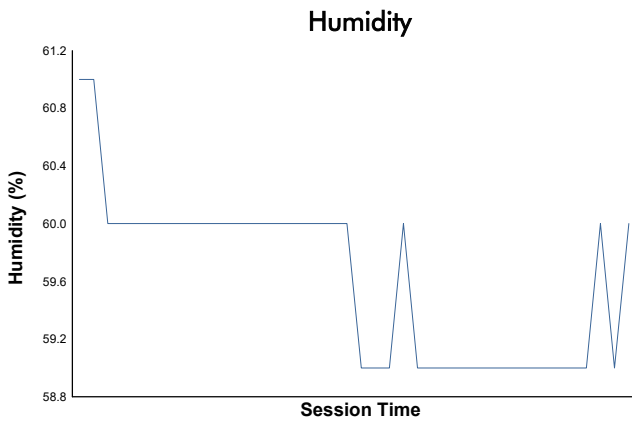

Porsche Carrera Cup North America

Race 2 Weather Report

Track Status: **DRY**