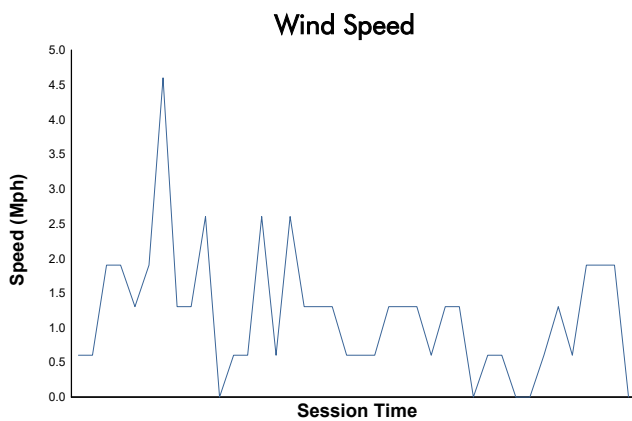

Porsche Carrera Cup North America

Race 2 Weather Report

Track Status: **DRY**