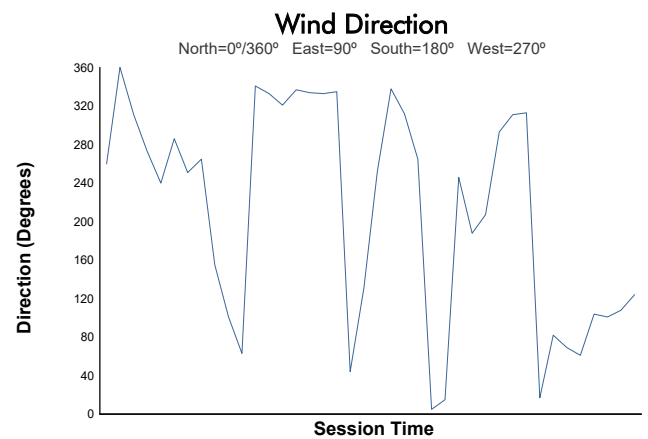

Porsche Carrera Cup North America

Race 2 Weather Report

Track Status: **DRY**