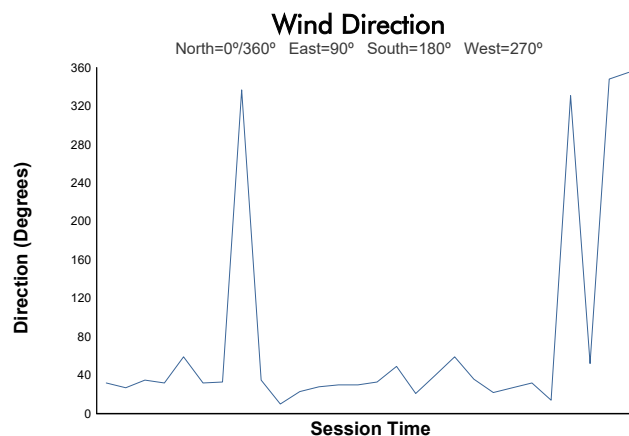

**Porsche Carrera Cup North America**

Qualifying Weather Report

Track Status: **DRY**