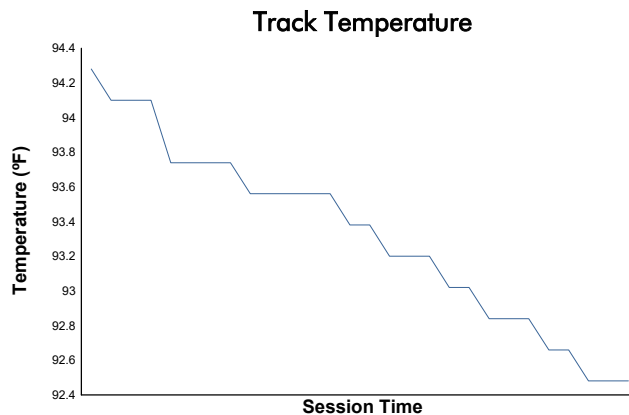

**Porsche Carrera Cup North America**

Qualifying Weather Report

Track Status: **DRY**