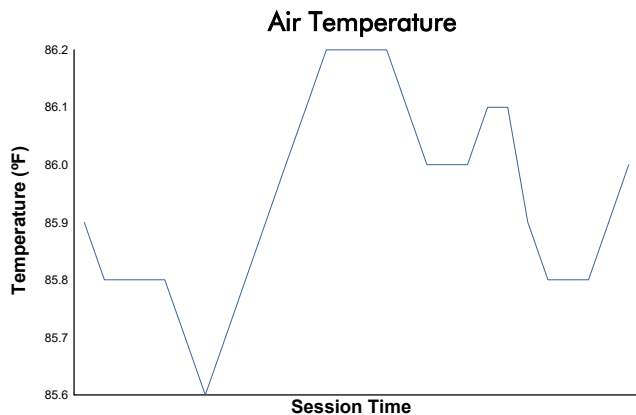

**Porsche Carrera Cup North America**

Qualifying Weather Report

Track Status: **DRY**