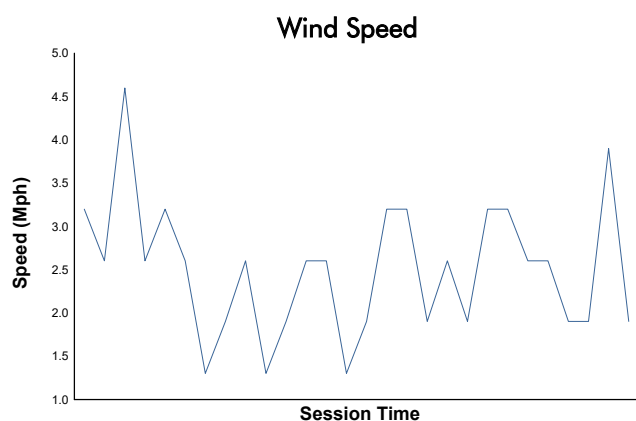

**Porsche Carrera Cup North America**

Qualifying Weather Report

Track Status: **DRY**