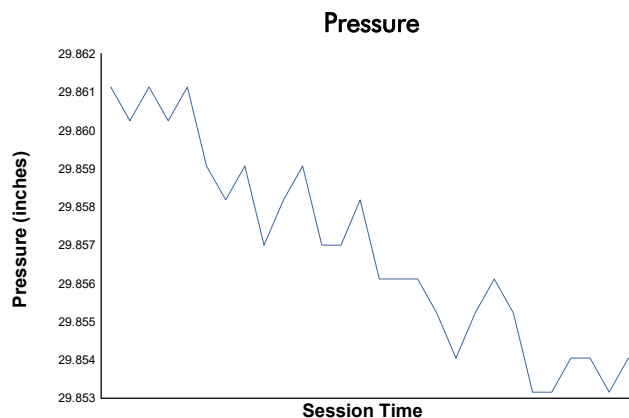

**Porsche Carrera Cup North America**

Qualifying Weather Report

Track Status: **DRY**