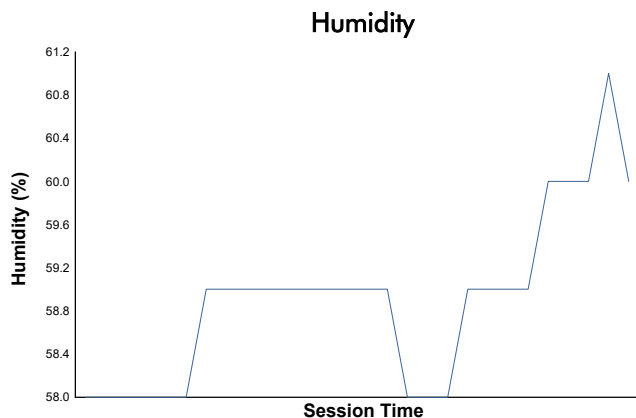

**Porsche Carrera Cup North America**

Qualifying Weather Report

Track Status: **DRY**