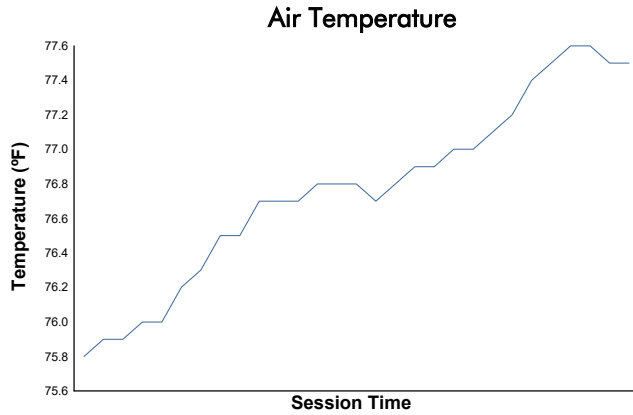

Porsche Carrera Cup North America

Practice 2 Weather Report

Track Status: **DRY**