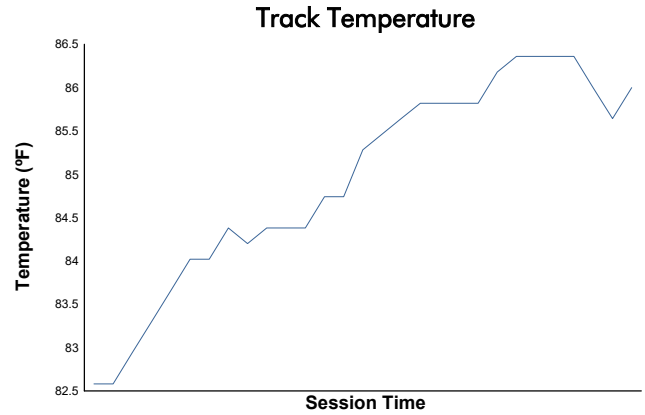

Porsche Carrera Cup North America

Practice 2 Weather Report

Track Status: **DRY**