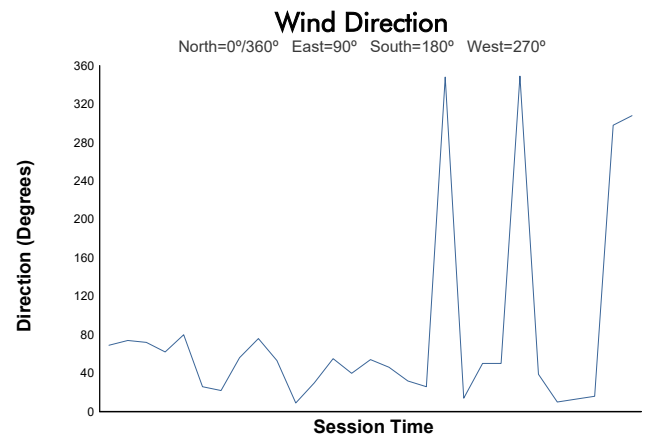

Porsche Carrera Cup North America

Practice 2 Weather Report

Track Status: **DRY**