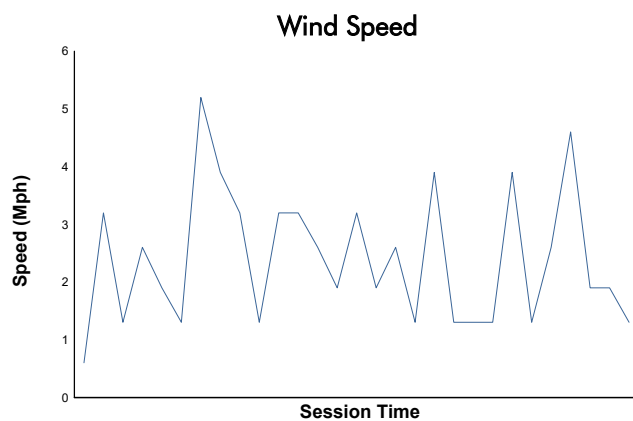

Porsche Carrera Cup North America

Practice 2 Weather Report

Track Status: **DRY**