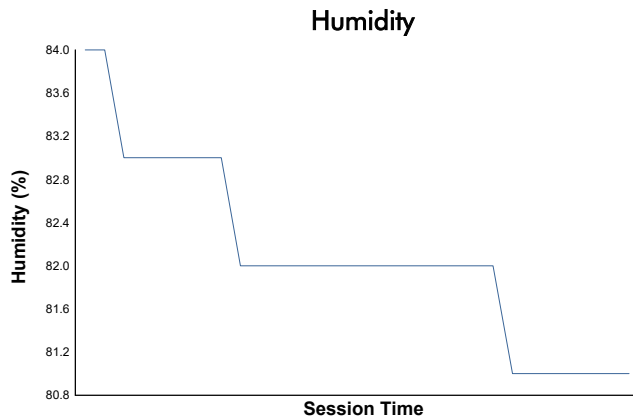

Porsche Carrera Cup North America

Practice 2 Weather Report

Track Status: **DRY**