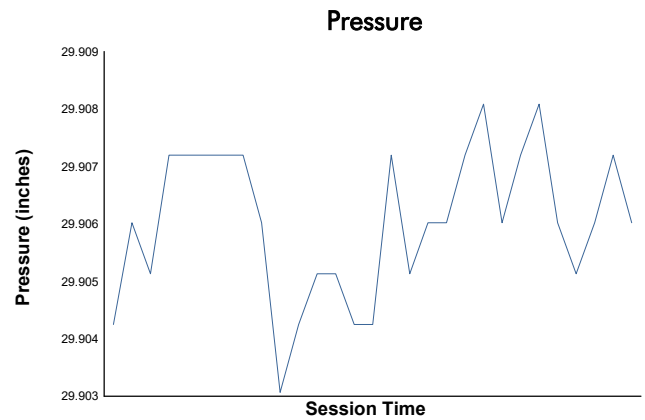

Porsche Carrera Cup North America

Practice 2 Weather Report

Track Status: **DRY**