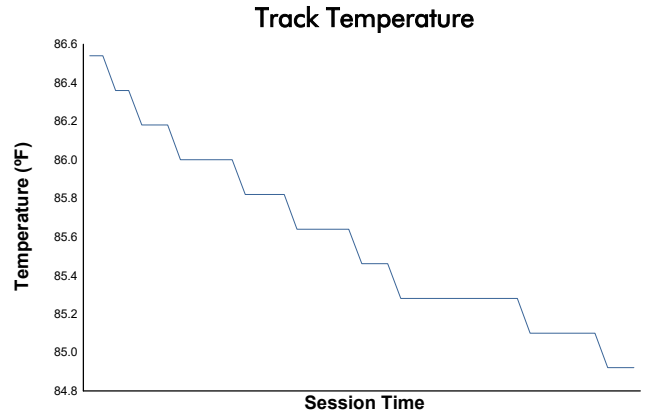

Porsche Carrera Cup North America

Practice 1 Weather Report

Track Status: **DRY**