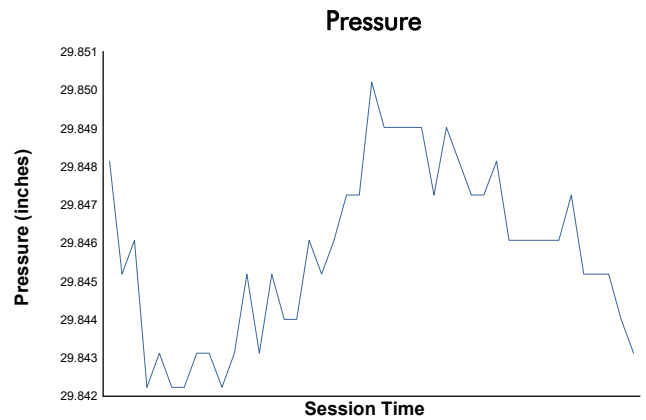

Porsche Carrera Cup North America

Practice 1 Weather Report

Track Status: **DRY**