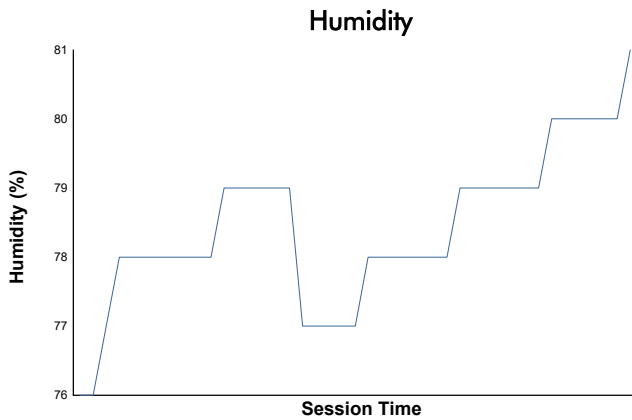

Porsche Carrera Cup North America

Practice 1 Weather Report

Track Status: **DRY**