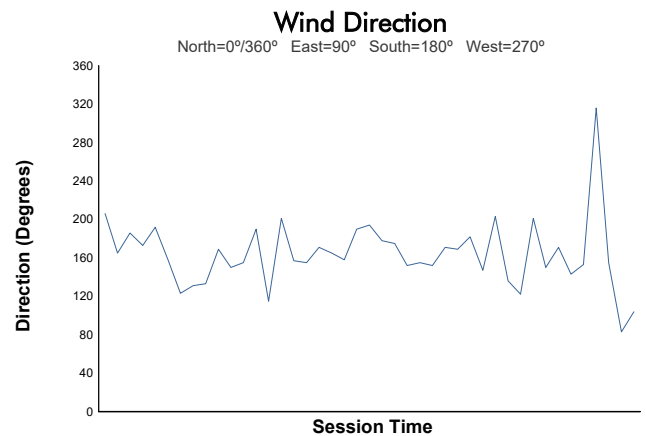

Porsche Carrera Cup North America

Practice 1 Weather Report

Track Status: **DRY**