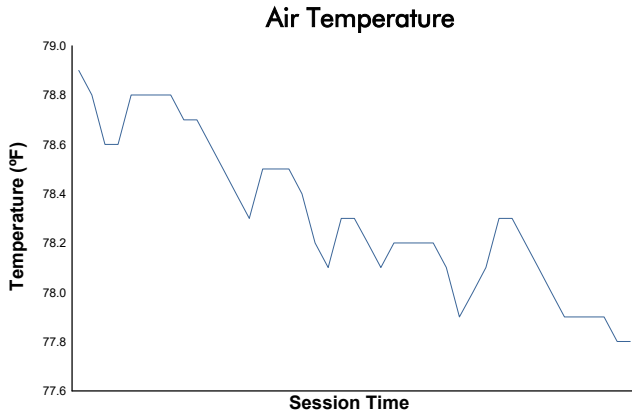

Porsche Carrera Cup North America

Practice 1 Weather Report

Track Status: **DRY**