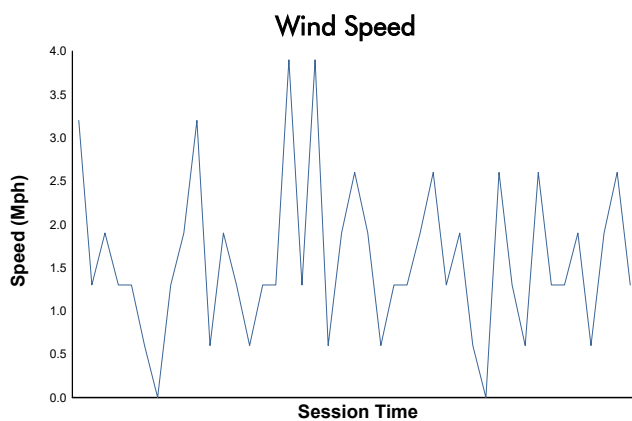

Porsche Carrera Cup North America

Practice 1 Weather Report

Track Status: **DRY**