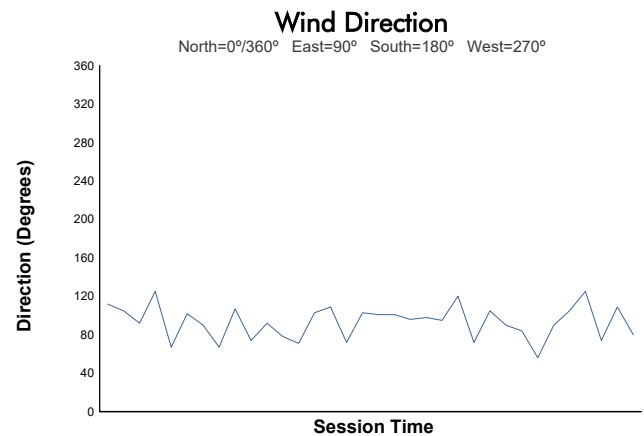

Road America 120

Road America / 4.048 miles
August 1 - 4, 2024 / Elkhart Lake, Wisconsin

IMSA Michelin Pilot Challenge

Qualifying Weather Report

Track Status: **DRY**