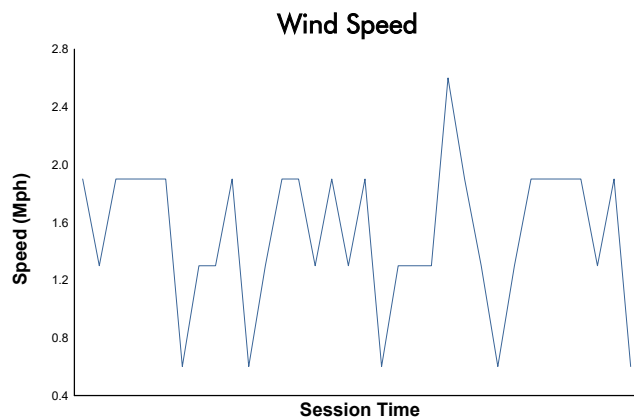

Road America 120

Road America / 4.048 miles
August 1 - 4, 2024 / Elkhart Lake, Wisconsin

IMSA Michelin Pilot Challenge

Qualifying Weather Report

Track Status: **DRY**