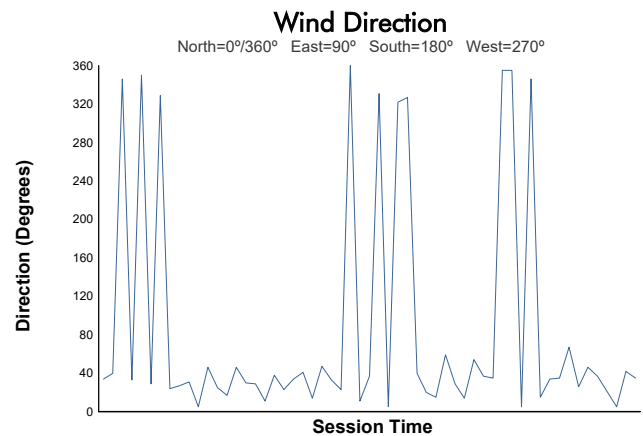

Road America 120

Road America / 4.048 miles
August 1 - 4, 2024 / Elkhart Lake, Wisconsin

IMSA Michelin Pilot Challenge

Practice 1 Weather Report

Track Status: **DRY**