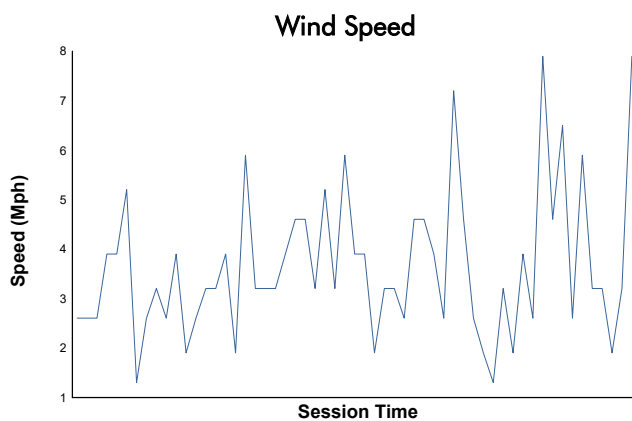

Road America 120

Road America / 4.048 miles
August 1 - 4, 2024 / Elkhart Lake, Wisconsin

IMSA Michelin Pilot Challenge

Practice 1 Weather Report

Track Status: **DRY**