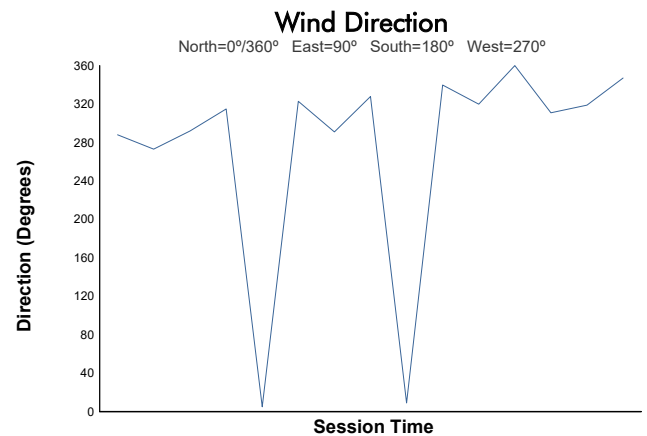

Whelen Mazda MX-5 Cup Presented By Michelin

Qualifying Weather Report

Track Status: **DRY**