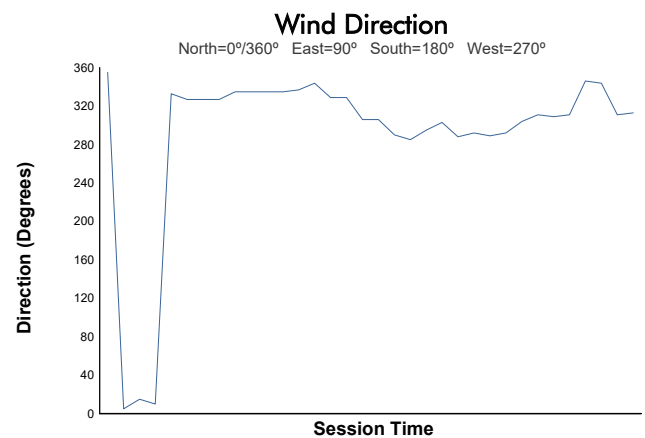

Canadian Tire Motorsports Park 120

Canadian Tire Motorsport Park / 2.459 miles
July 12 - 14, 2024 / Bowmanville, Ontario, Canada

IMSA Michelin Pilot Challenge

Qualifying Weather Report

Track Status: **DRY**