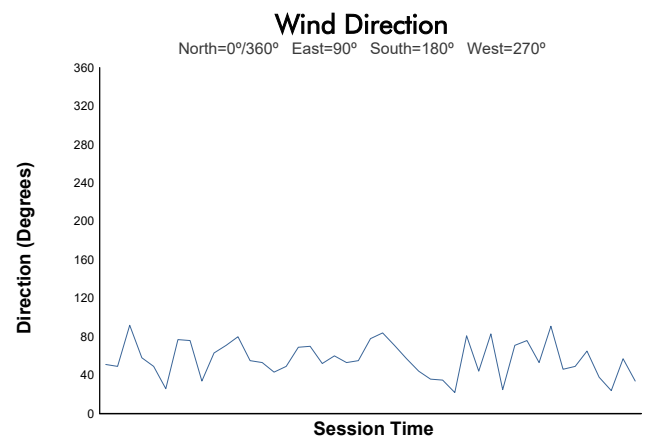

Sahlen's Six Hours of the Glen

Watkins Glen International / 3.4 miles
June 20 - 23, 2024 / Watkins Glen, New York

Mustang Challenge

Race 1 Weather Report

Track Status: **DRY**