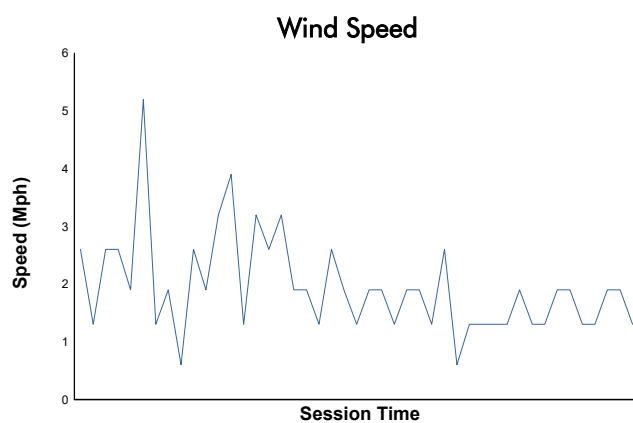

Sahlen's Six Hours of the Glen

Watkins Glen International / 3.4 miles
June 20 - 23, 2024 / Watkins Glen, New York

Mustang Challenge

Race 1 Weather Report

Track Status: **DRY**