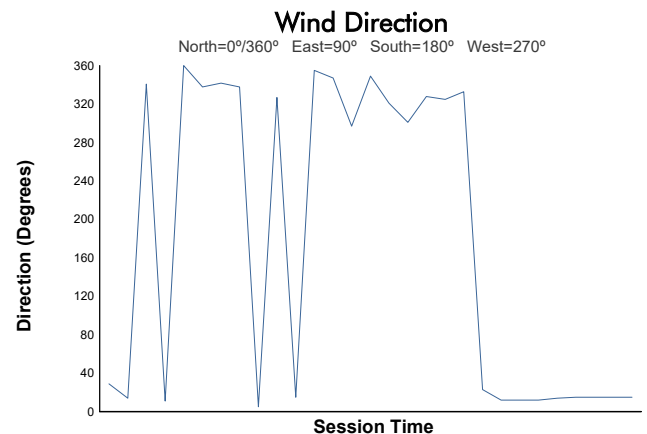

Sahlen's Six Hours of the Glen

Watkins Glen International / 3.4 miles
June 20 - 23, 2024 / Watkins Glen, New York

Mustang Challenge

Practice 2 Weather Report

Track Status: **WET**