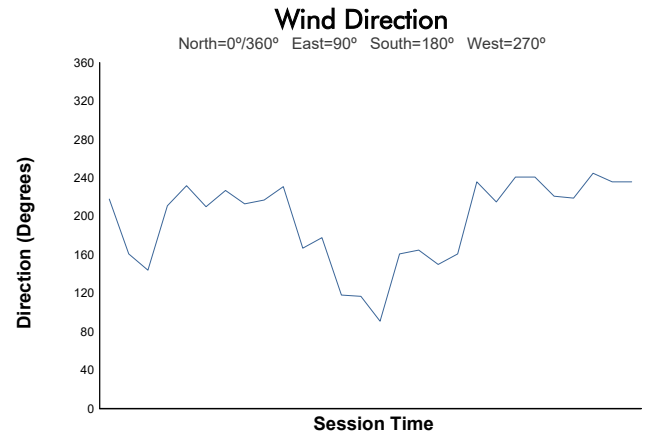

Sahlen's Six Hours of the Glen

Watkins Glen International / 3.4 miles
June 20 - 23, 2024 / Watkins Glen, New York

Mustang Challenge

Practice 1 Weather Report

Track Status: **DRY**