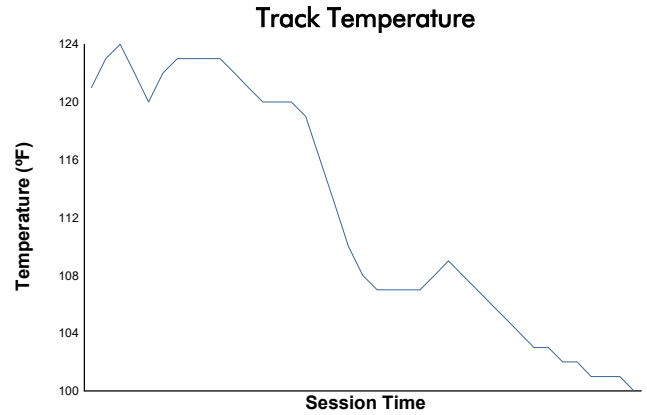

Porsche Carrera Cup North America

Race 1 Weather Report

Track Status: **DRY**