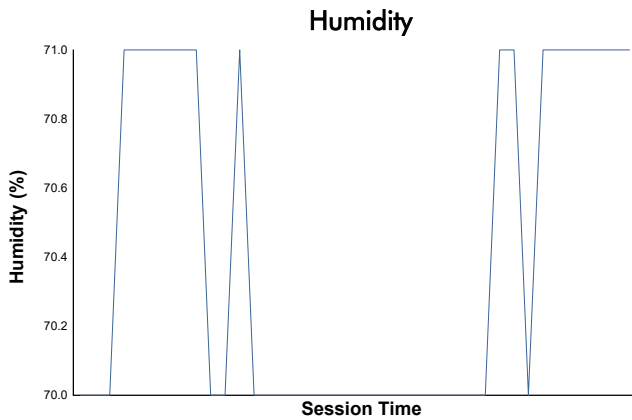

Porsche Carrera Cup North America

Race 1 Weather Report

Track Status: **DRY**