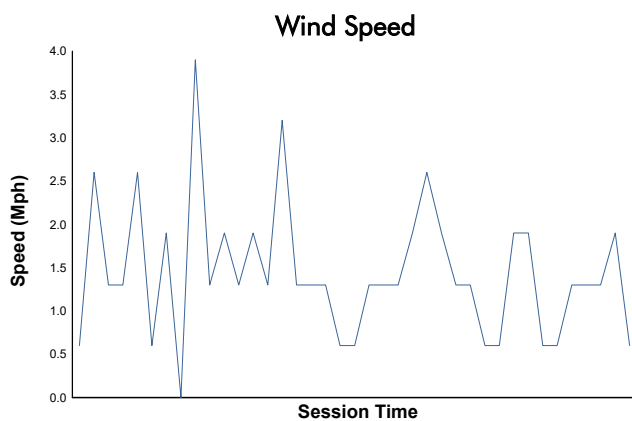

Porsche Carrera Cup North America

Race 1 Weather Report

Track Status: **DRY**