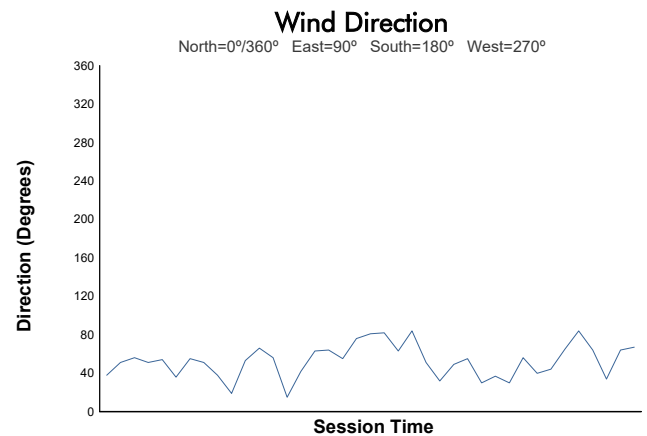

Porsche Carrera Cup North America

Race 1 Weather Report

Track Status: **DRY**