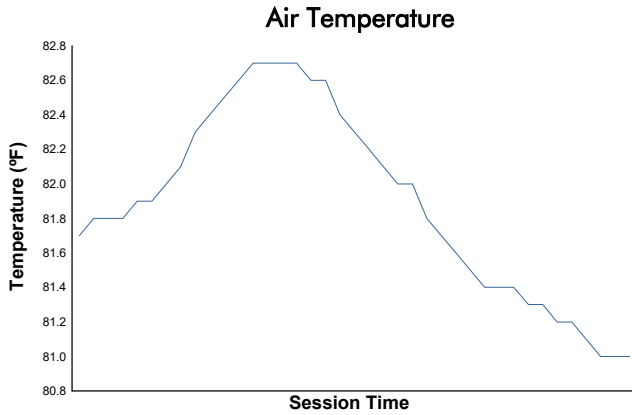

Porsche Carrera Cup North America

Race 1 Weather Report

Track Status: **DRY**