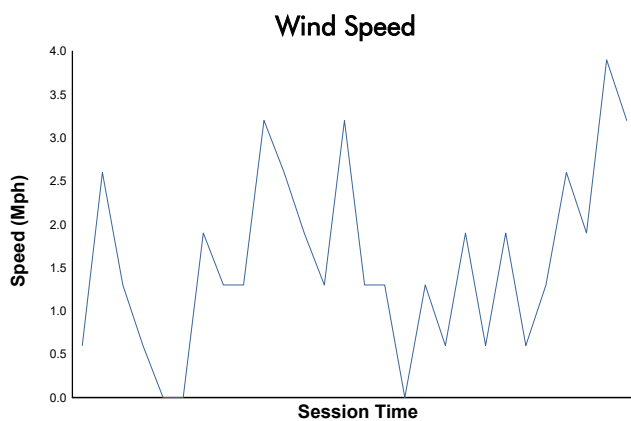

### Practice 1 Weather Report

Track Status: **DRY**