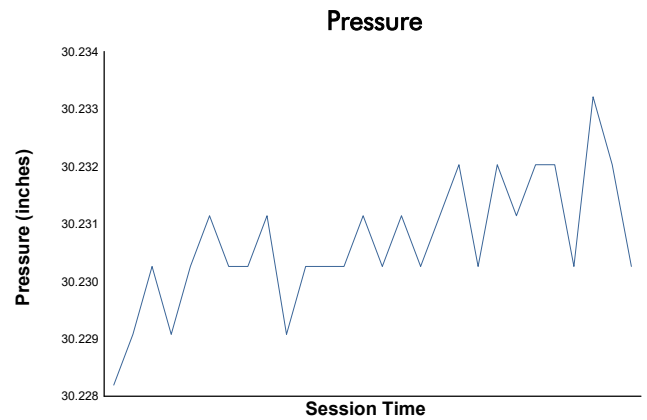

### Practice 1 Weather Report

Track Status: **DRY**