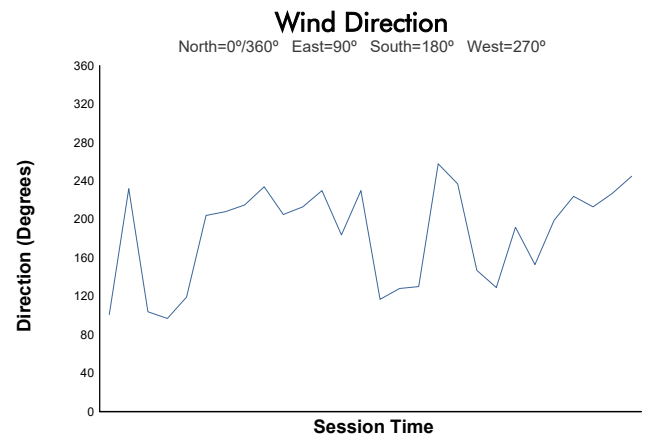

### Practice 1 Weather Report

Track Status: **DRY**