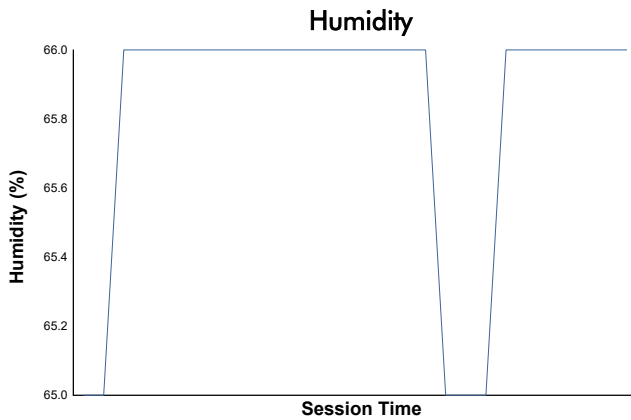

### Practice 1 Weather Report

Track Status: **DRY**