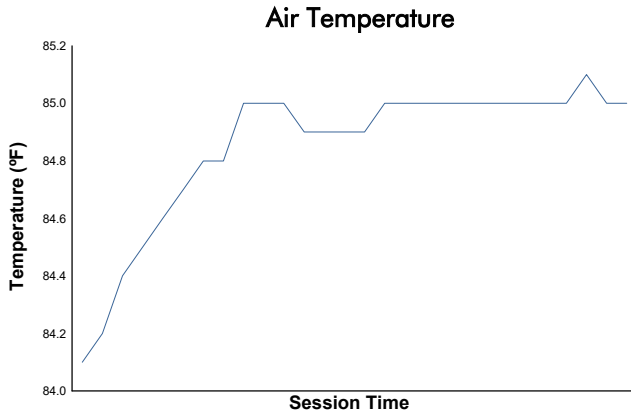

### Practice 1 Weather Report

Track Status: **DRY**