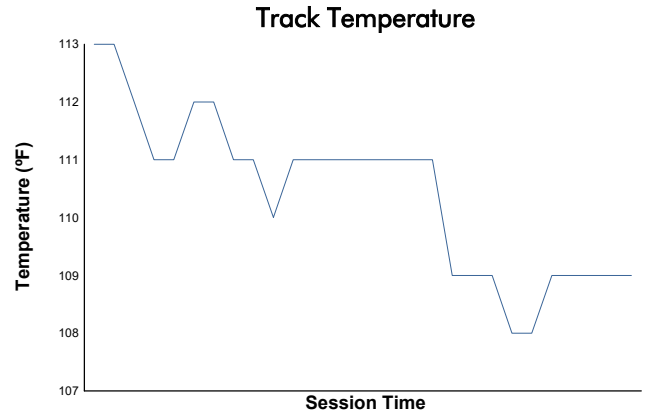

### Practice 1 Weather Report

Track Status: **DRY**