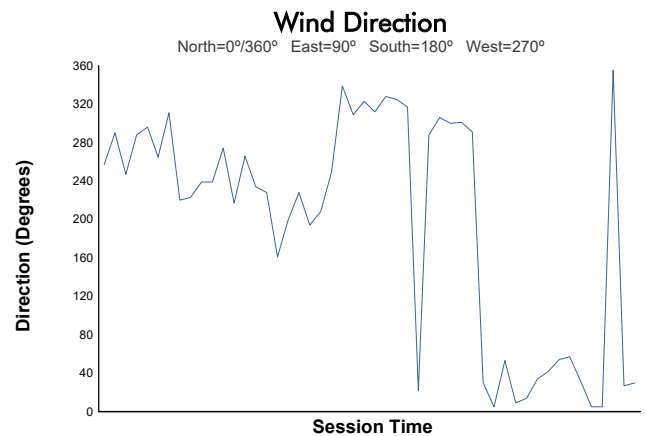

Sahlen's Six Hours of the Glen

Watkins Glen International / 3.4 miles
June 20 - 23, 2024 / Watkins Glen, New York

LAMBORGHINI SUPER TROFEO

Race 1 Weather Report

Track Status: **DRY**