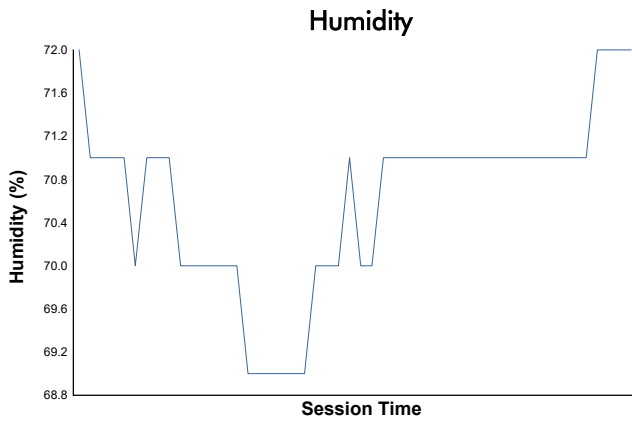

Sahlen's Six Hours of the Glen

Watkins Glen International / 3.4 miles
June 20 - 23, 2024 / Watkins Glen, New York

LAMBORGHINI SUPER TROFEO

Race 1 Weather Report

Track Status: **DRY**