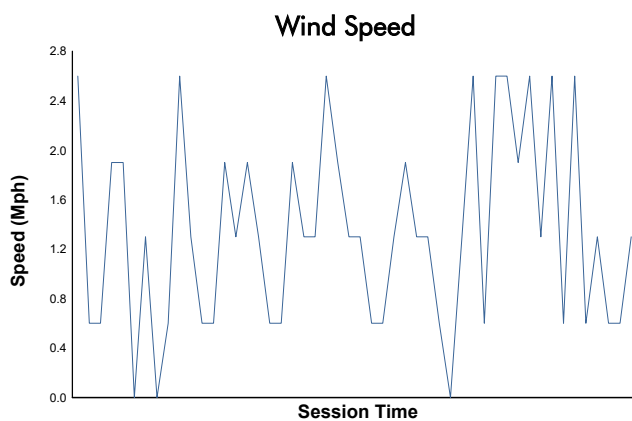

Sahlen's Six Hours of the Glen

Watkins Glen International / 3.4 miles
June 20 - 23, 2024 / Watkins Glen, New York

LAMBORGHINI SUPER TROFEO

Race 1 Weather Report

Track Status: **DRY**