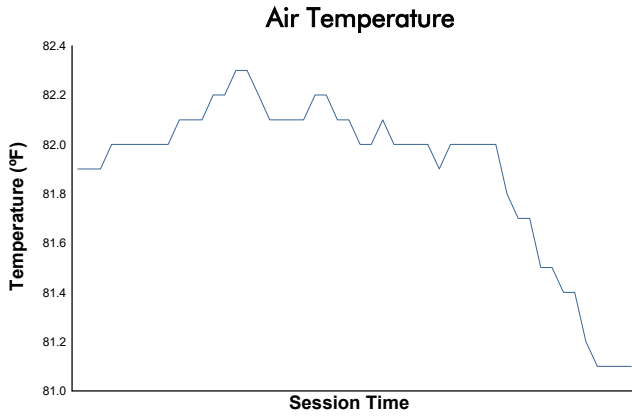

Sahlen's Six Hours of the Glen

Watkins Glen International / 3.4 miles
June 20 - 23, 2024 / Watkins Glen, New York

LAMBORGHINI SUPER TROFEO

Race 1 Weather Report

Track Status: **DRY**