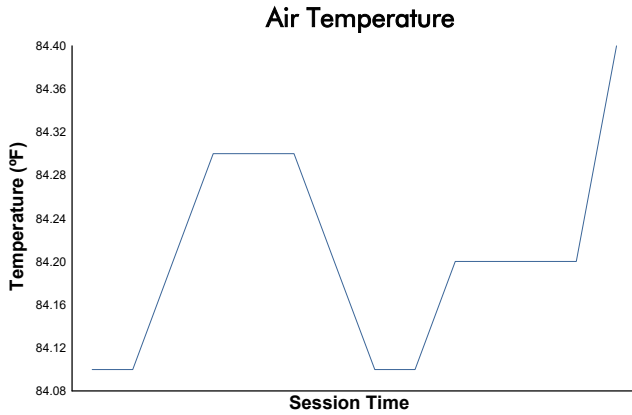

Sahlen's Six Hours of the Glen

Watkins Glen International / 3.4 miles
June 20 - 23, 2024 / Watkins Glen, New York

LAMBORGHINI SUPER TROFEO

Qualifying 1 Weather Report

Track Status: **DRY**