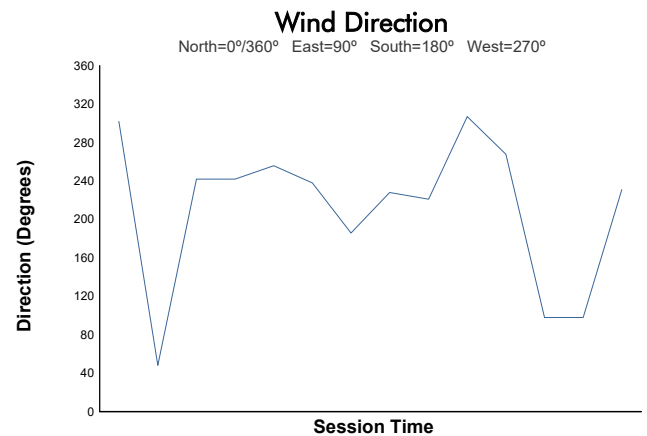

Sahlen's Six Hours of the Glen

Watkins Glen International / 3.4 miles
June 20 - 23, 2024 / Watkins Glen, New York

LAMBORGHINI SUPER TROFEO

Qualifying 1 Weather Report

Track Status: **DRY**