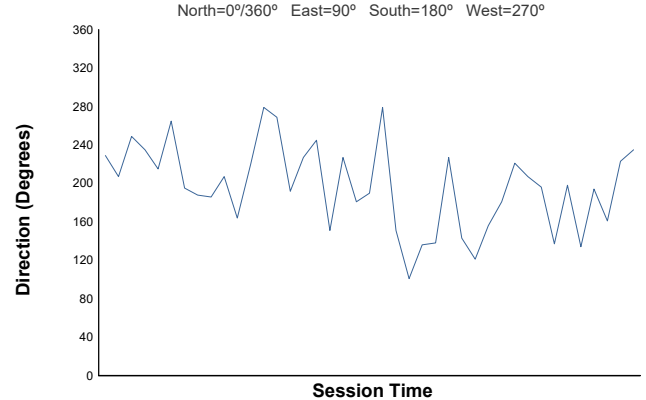

Sahlen's Six Hours of the Glen

Watkins Glen International / 3.4 miles
June 20 - 23, 2024 / Watkins Glen, New York

LAMBORGHINI SUPER TROFEO

Practice 1 Weather Report

Air Temperature

Track Temperature

Humidity

Pressure

Wind Speed

Wind Direction

Track Status:

DRY