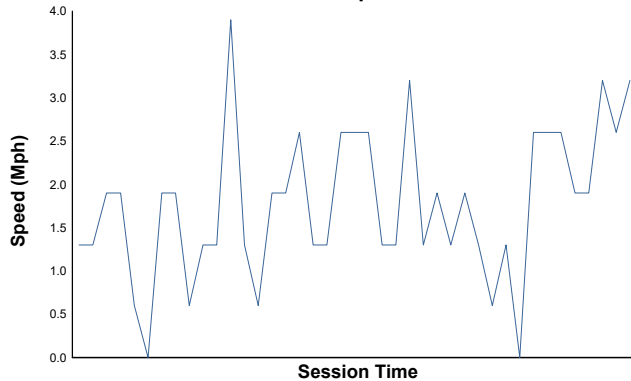

Sahlen's Six Hours of the Glen

Watkins Glen International / 3.4 miles
June 20 - 23, 2024 / Watkins Glen, New York

LAMBORGHINI SUPER TROFEO

Practice 1 Weather Report

Air Temperature

Track Temperature

Humidity

Pressure

Wind Speed

Wind Direction

Track Status:

DRY