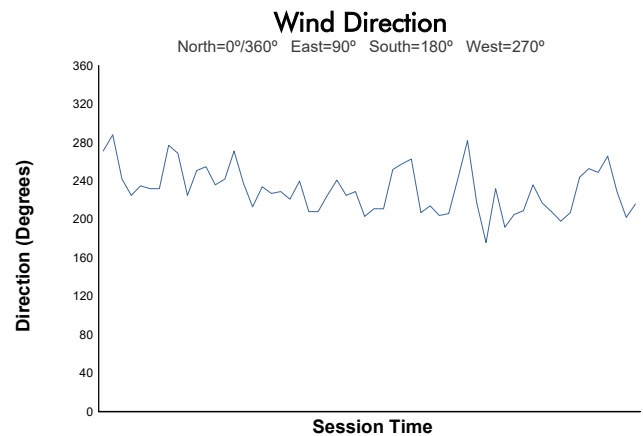

The Esses 120 At The Glen

Watkins Glen International / 3.4 miles
June 20 - 23, 2024 / Watkins Glen, New York

IMSA Michelin Pilot Challenge

Practice 1 Weather Report

Track Status: **DRY**