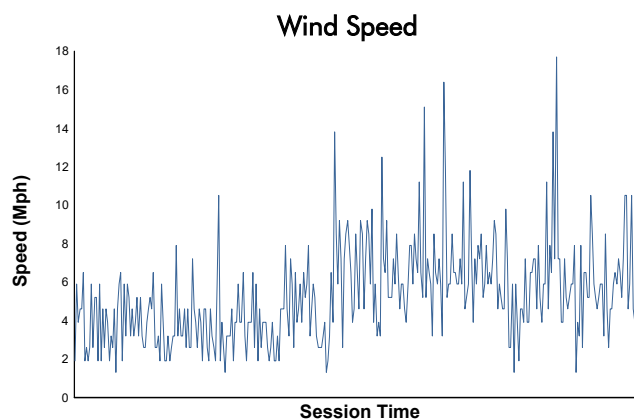

Sahlen's Six Hours of the Glen

Watkins Glen International / 3.4 miles
June 20 - 23, 2024 / Watkins Glen, New York

IMSA WeatherTech SportsCar Championship

Race Weather Report

Track Status: **DRY**