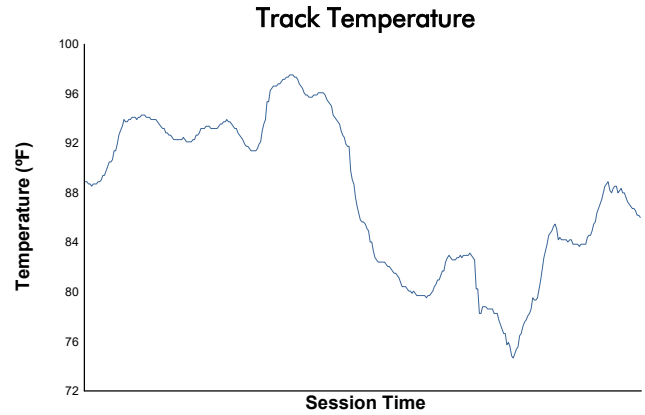

Sahlen's Six Hours of the Glen

Watkins Glen International / 3.4 miles
June 20 - 23, 2024 / Watkins Glen, New York

IMSA WeatherTech SportsCar Championship

Race Weather Report

Track Status: **DRY**