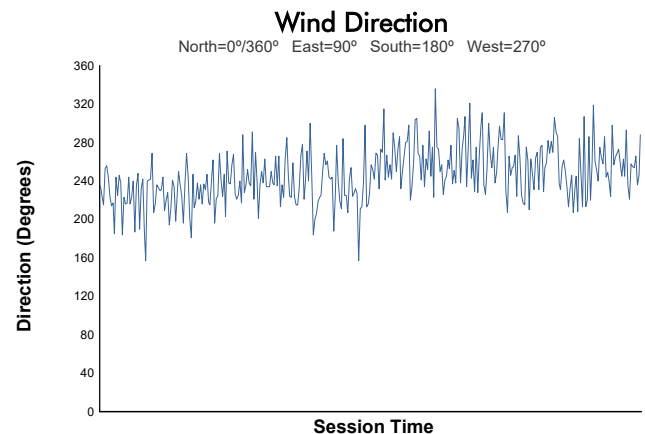

Sahlen's Six Hours of the Glen

Watkins Glen International / 3.4 miles
June 20 - 23, 2024 / Watkins Glen, New York

IMSA WeatherTech SportsCar Championship

Race Weather Report

Track Status: **DRY**