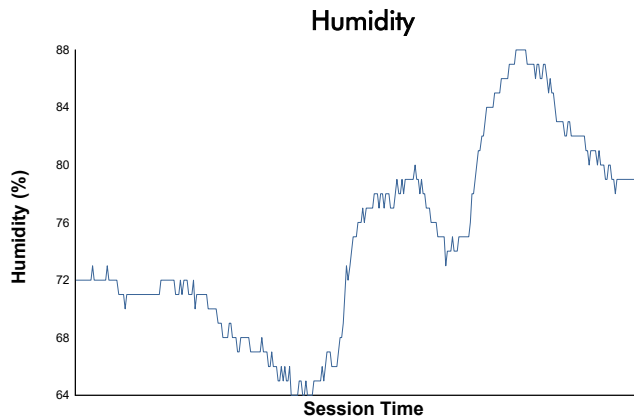

Sahlen's Six Hours of the Glen

Watkins Glen International / 3.4 miles
June 20 - 23, 2024 / Watkins Glen, New York

IMSA WeatherTech SportsCar Championship

Race Weather Report

Track Status: **DRY**