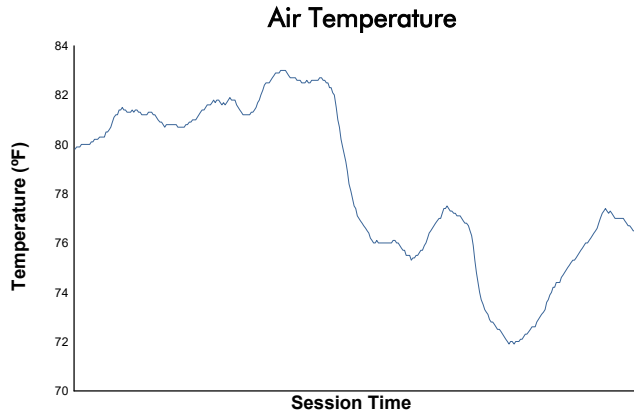

Sahlen's Six Hours of the Glen

Watkins Glen International / 3.4 miles
June 20 - 23, 2024 / Watkins Glen, New York

IMSA WeatherTech SportsCar Championship

Race Weather Report

Track Status: **DRY**