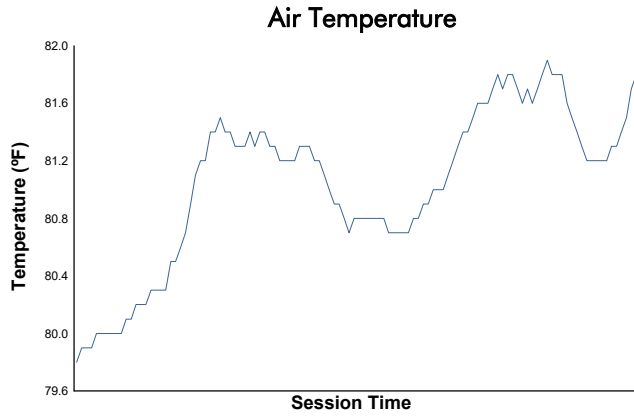

Sahlen's Six Hours of the Glen

Watkins Glen International / 3.4 miles
June 20 - 23, 2024 / Watkins Glen, New York

IMSA WeatherTech SportsCar Championship

Race Weather Report (After Hour 2)

Track Status: **DRY**