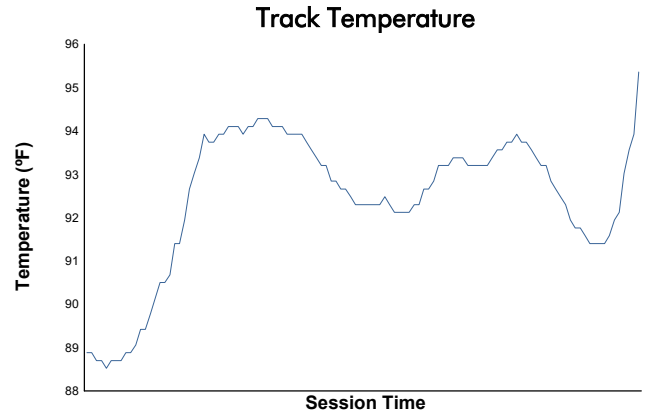

Sahlen's Six Hours of the Glen

Watkins Glen International / 3.4 miles
June 20 - 23, 2024 / Watkins Glen, New York

IMSA WeatherTech SportsCar Championship

Race Weather Report (After Hour 2)

Track Status: **DRY**