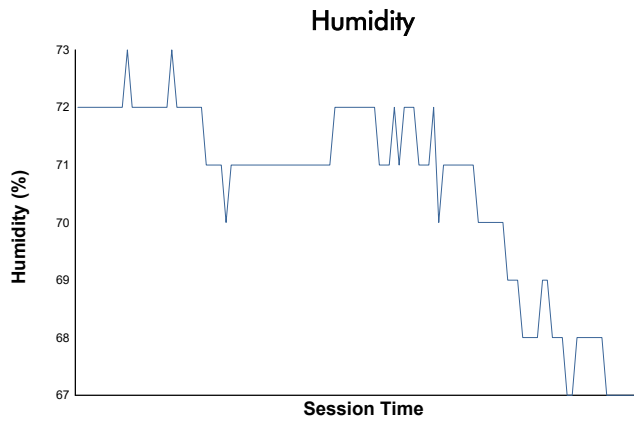

Sahlen's Six Hours of the Glen

Watkins Glen International / 3.4 miles
June 20 - 23, 2024 / Watkins Glen, New York

IMSA WeatherTech SportsCar Championship

Race Weather Report (After Hour 2)

Track Status: **DRY**