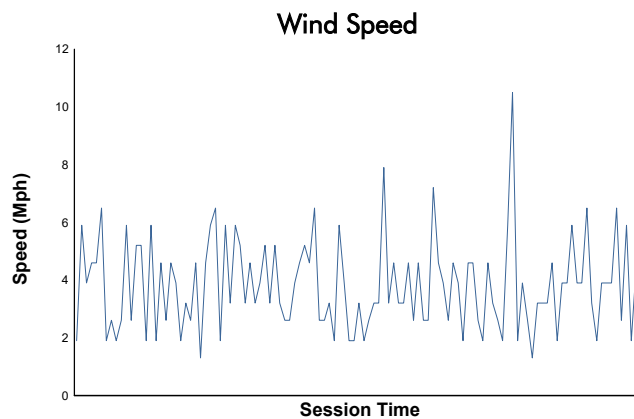

Sahlen's Six Hours of the Glen

Watkins Glen International / 3.4 miles
June 20 - 23, 2024 / Watkins Glen, New York

IMSA WeatherTech SportsCar Championship

Race Weather Report (After Hour 2)

Track Status: **DRY**