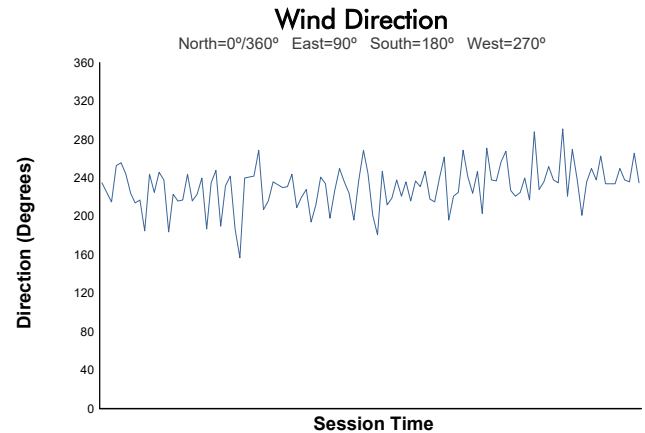

Sahlen's Six Hours of the Glen

Watkins Glen International / 3.4 miles
June 20 - 23, 2024 / Watkins Glen, New York

IMSA WeatherTech SportsCar Championship

Race Weather Report (After Hour 2)

Track Status: **DRY**